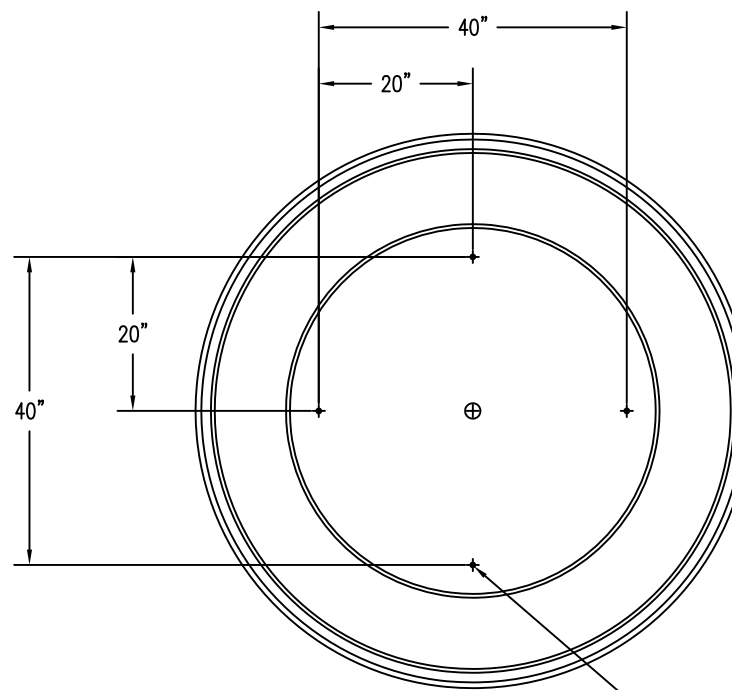

4 CROSS SECTION

3 BOTTOM VIEW