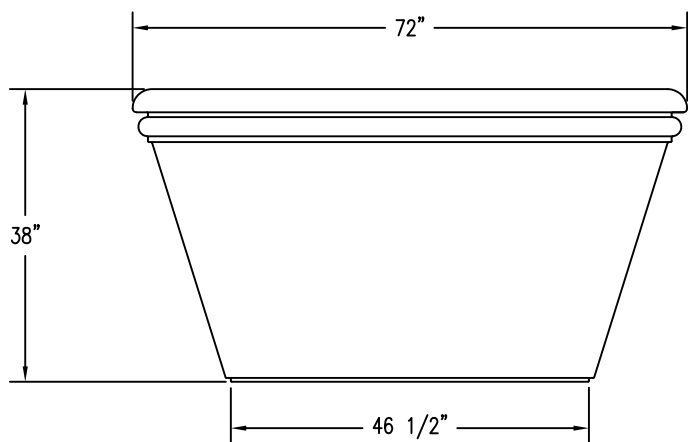

2 ELEVATION VIEW