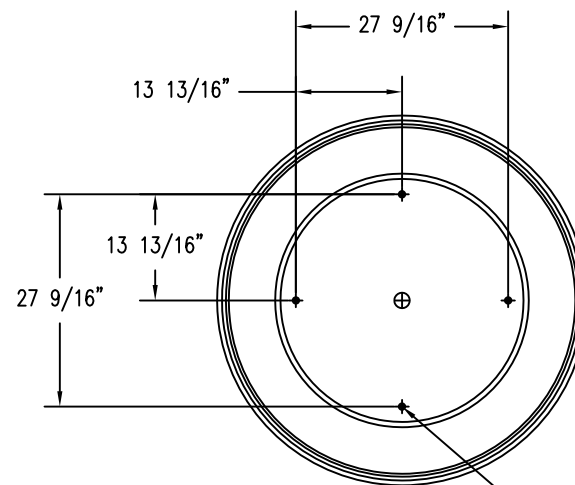

1 TOP VIEW

4 CROSS SECTION

2 ELEVATION VIEW

3 BOTTOM VIEW

PROPRIETARY AND CONFIDENTIAL
 THE INFORMATION CONTAINED IN THIS DRAWING IS THE SOLE PROPERTY OF Park Warehouse, LLC. 5301 North Federal Highway, Suite 140, Boca Raton, FL. ANY REPRODUCTION IN PART OR AS A WHOLE WITHOUT THE WRITTEN PERMISSION OF Park Warehouse, LLC. 5301 North Federal Highway, Suite 140, Boca Raton, FL. IS PROHIBITED.