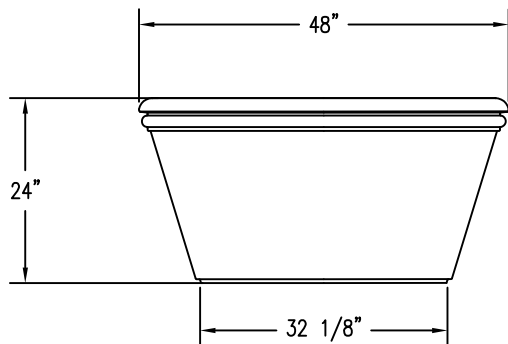

1 TOP VIEW

4 CROSS SECTION

2 ELEVATION VIEW

3 BOTTOM VIEW

PROPRIETARY AND CONFIDENTIAL
 THE INFORMATION CONTAINED IN THIS DRAWING IS THE SOLE PROPERTY OF Park Warehouse, LLC. 5301 North Federal Highway, Suite 140, Boca Raton, FL. ANY REPRODUCTION IN PART OR AS A WHOLE WITHOUT THE WRITTEN PERMISSION OF Park Warehouse, LLC. 5301 North Federal Highway, Suite 140, Boca Raton, FL. IS PROHIBITED.