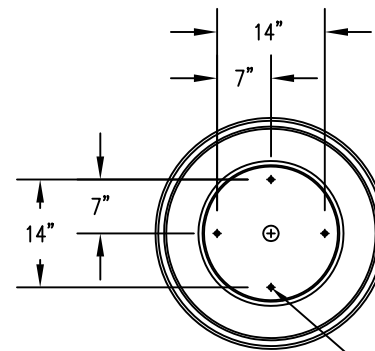

1 TOP VIEW

4 CROSS SECTION

2 ELEVATION VIEW

3 BOTTOM VIEW

(4) 1/2-13 INSERTS

PROPRIETARY AND CONFIDENTIAL
 THE INFORMATION CONTAINED IN THIS DRAWING IS THE SOLE PROPERTY OF Park Warehouse, LLC. 5301 North Federal Highway, Suite 140, Boca Raton, FL. ANY REPRODUCTION IN PART OR AS A WHOLE WITHOUT THE WRITTEN PERMISSION OF Park Warehouse, LLC. 5301 North Federal Highway, Suite 140, Boca Raton, FL. IS PROHIBITED.