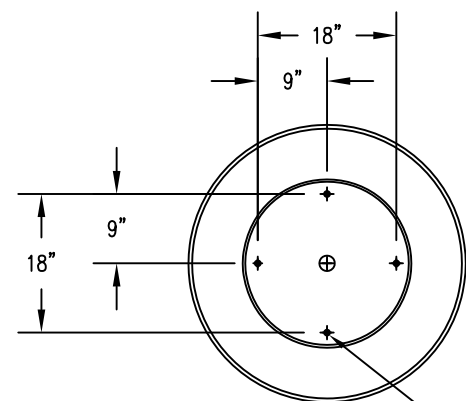

1 TOP VIEW

4 CROSS SECTION

2 ELEVATION VIEW

3 BOTTOM VIEW (4) 1/2-13 INSERTS

PROPRIETARY AND CONFIDENTIAL
 THE INFORMATION CONTAINED IN THIS DRAWING IS THE SOLE PROPERTY OF Park Warehouse, LLC, 5301 North Federal Highway, Suite 140, Boca Raton, FL. ANY REPRODUCTION IN PART OR AS A WHOLE WITHOUT THE WRITTEN PERMISSION OF Park Warehouse, LLC, 5301 North Federal Highway, Suite 140, Boca Raton, FL. IS PROHIBITED.