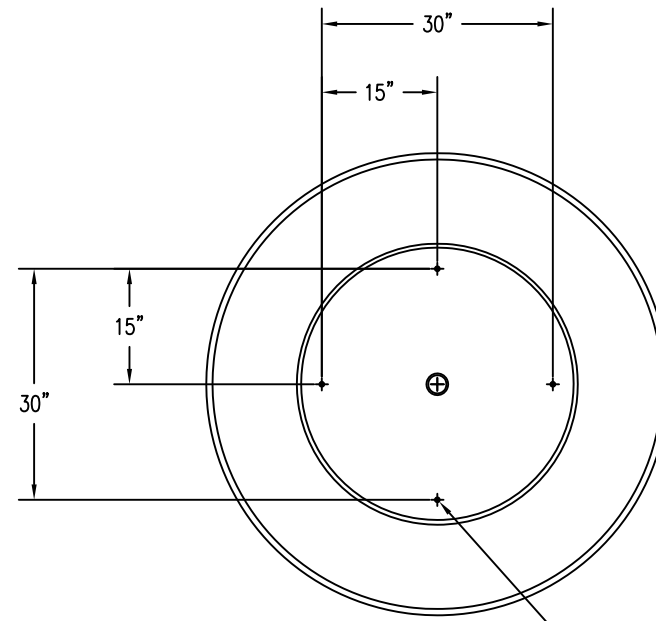

1 TOP VIEW

2 ELEVATION VIEW

4 CROSS SECTION

3 BOTTOM VIEW (4) 1/2-13 INSERTS

**PROPRIETARY AND CONFIDENTIAL**  
THE INFORMATION CONTAINED IN THIS DRAWING IS THE SOLE PROPERTY OF Park Warehouse, LLC. 5301 North Federal Highway, Suite 140, Boca Raton, FL. ANY REPRODUCTION IN PART OR AS A WHOLE WITHOUT THE WRITTEN PERMISSION OF Park Warehouse, LLC. 5301 North Federal Highway, Suite 140, Boca Raton, FL. IS PROHIBITED.