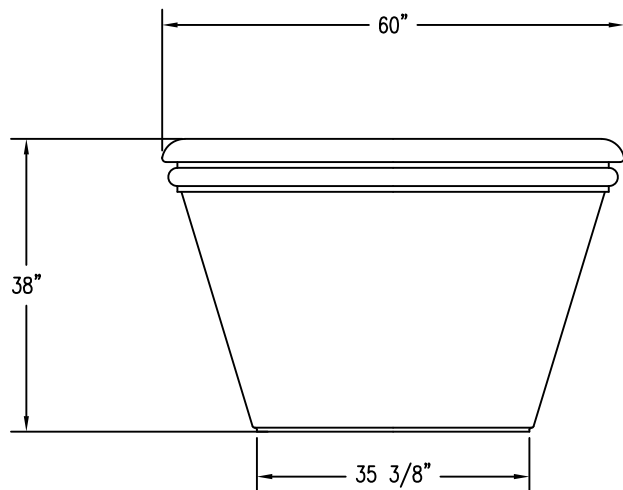

1 TOP VIEW

2 ELEVATION VIEW

4 CROSS SECTION

3 BOTTOM VIEW (4) 1/2-13 INSERTS

**PROPRIETARY AND CONFIDENTIAL**  
THE INFORMATION CONTAINED IN THIS DRAWING IS THE SOLE PROPERTY OF Park Warehouse, LLC. 5301 North Federal Highway, Suite 140, Boca Raton, FL. ANY REPRODUCTION IN PART OR AS A WHOLE WITHOUT THE WRITTEN PERMISSION OF Park Warehouse, LLC. 5301 North Federal Highway, Suite 140, Boca Raton, FL. IS PROHIBITED.