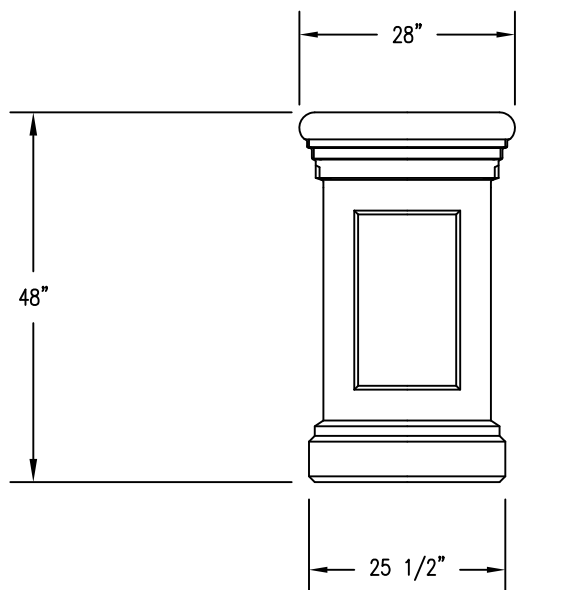

2 ELEVATION VIEW