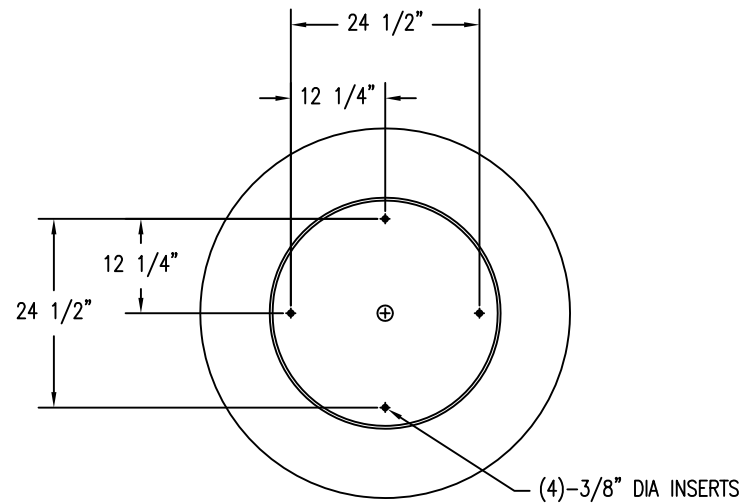

1 TOP VIEW

4 CROSS SECTION

2 ELEVATION VIEW

3 BOTTOM VIEW

PROPRIETARY AND CONFIDENTIAL
THE INFORMATION CONTAINED IN THIS DRAWING IS THE SOLE PROPERTY OF Park Warehouse, LLC. 5301 North Federal Highway, Suite 140, Boca Raton, FL. ANY REPRODUCTION IN PART OR AS A WHOLE WITHOUT THE WRITTEN PERMISSION OF Park Warehouse, LLC. 5301 North Federal Highway, Suite 140, Boca Raton, FL. IS PROHIBITED.