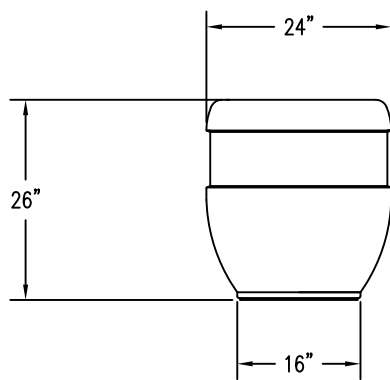

1 TOP VIEW

4 CROSS SECTION

2 ELEVATION VIEW

3 BOTTOM VIEW (4) 1/2-13 INSERTS

PROPRIETARY AND CONFIDENTIAL
 THE INFORMATION CONTAINED IN THIS DRAWING IS THE SOLE PROPERTY OF Park Warehouse, LLC. 5301 North Federal Highway, Suite 140, Boca Raton, FL. ANY REPRODUCTION IN PART OR AS A WHOLE WITHOUT THE WRITTEN PERMISSION OF Park Warehouse, LLC. 5301 North Federal Highway, Suite 140, Boca Raton, FL. IS PROHIBITED.