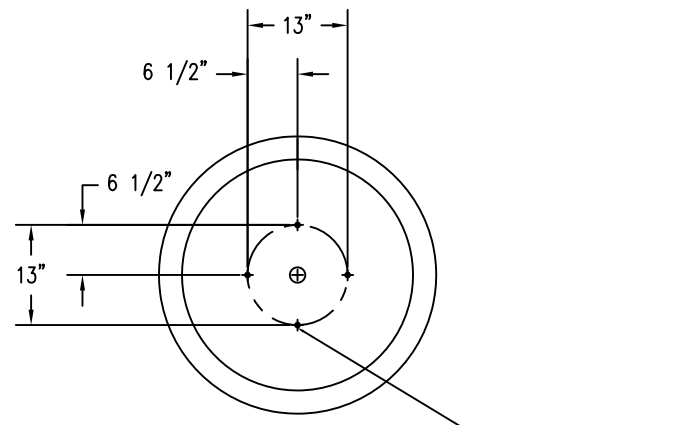

1 TOP VIEW

4 CROSS SECTION

2 ELEVATION VIEW

3 BOTTOM VIEW

**PROPRIETARY AND CONFIDENTIAL**  
 THE INFORMATION CONTAINED IN THIS DRAWING IS THE SOLE PROPERTY OF Park Warehouse, LLC. 5301 North Federal Highway, Suite 140, Boca Raton, FL. ANY REPRODUCTION IN PART OR AS A WHOLE WITHOUT THE WRITTEN PERMISSION OF Park Warehouse, LLC. 5301 North Federal Highway, Suite 140, Boca Raton, FL. IS PROHIBITED.