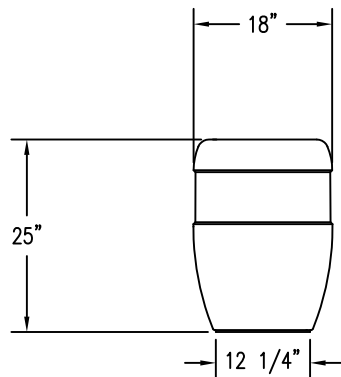

1 TOP VIEW

4 CROSS SECTION

2 ELEVATION VIEW

3 BOTTOM VIEW

PROPRIETARY AND CONFIDENTIAL
THE INFORMATION CONTAINED IN THIS DRAWING IS THE SOLE PROPERTY OF Park Warehouse, LLC. 5301 North Federal Highway, Suite 140, Boca Raton, FL. ANY REPRODUCTION IN PART OR AS A WHOLE WITHOUT THE WRITTEN PERMISSION OF Park Warehouse, LLC. 5301 North Federal Highway, Suite 140, Boca Raton, FL. IS PROHIBITED.