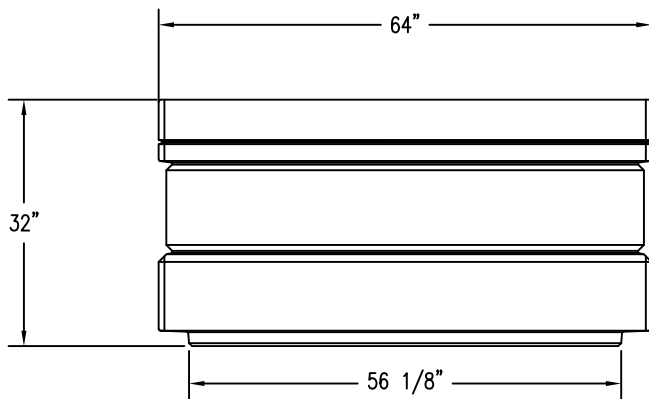

2 ELEVATION VIEW