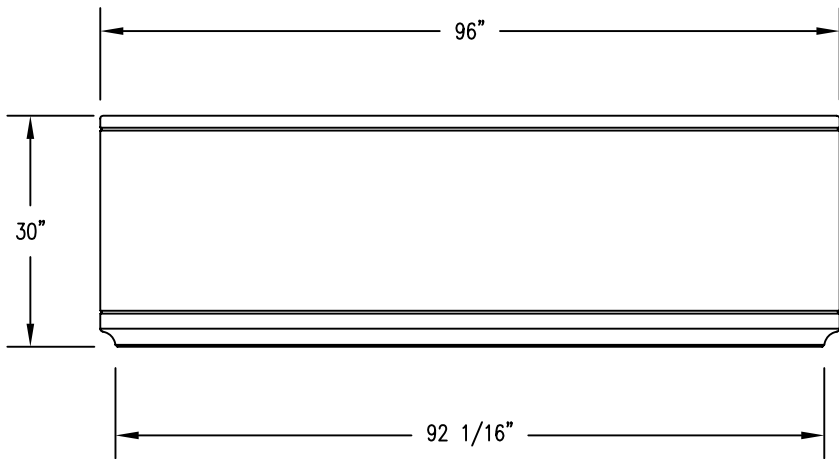

1 TOP VIEW

4 CROSS SECTION

2 ELEVATION VIEW

3 BOTTOM VIEW

PROPRIETARY AND CONFIDENTIAL
THE INFORMATION CONTAINED IN THIS
DRAWING IS THE SOLE PROPERTY OF
Park Warehouse, LLC, 5301 North
Federal Highway, Suite 140, Boca Raton,
FL. ANY REPRODUCTION IN PART OR
AS A WHOLE WITHOUT THE WRITTEN
PERMISSION OF Park Warehouse, LLC,
5301 North Federal Highway, Suite 140,
Boca Raton, FL, IS PROHIBITED.