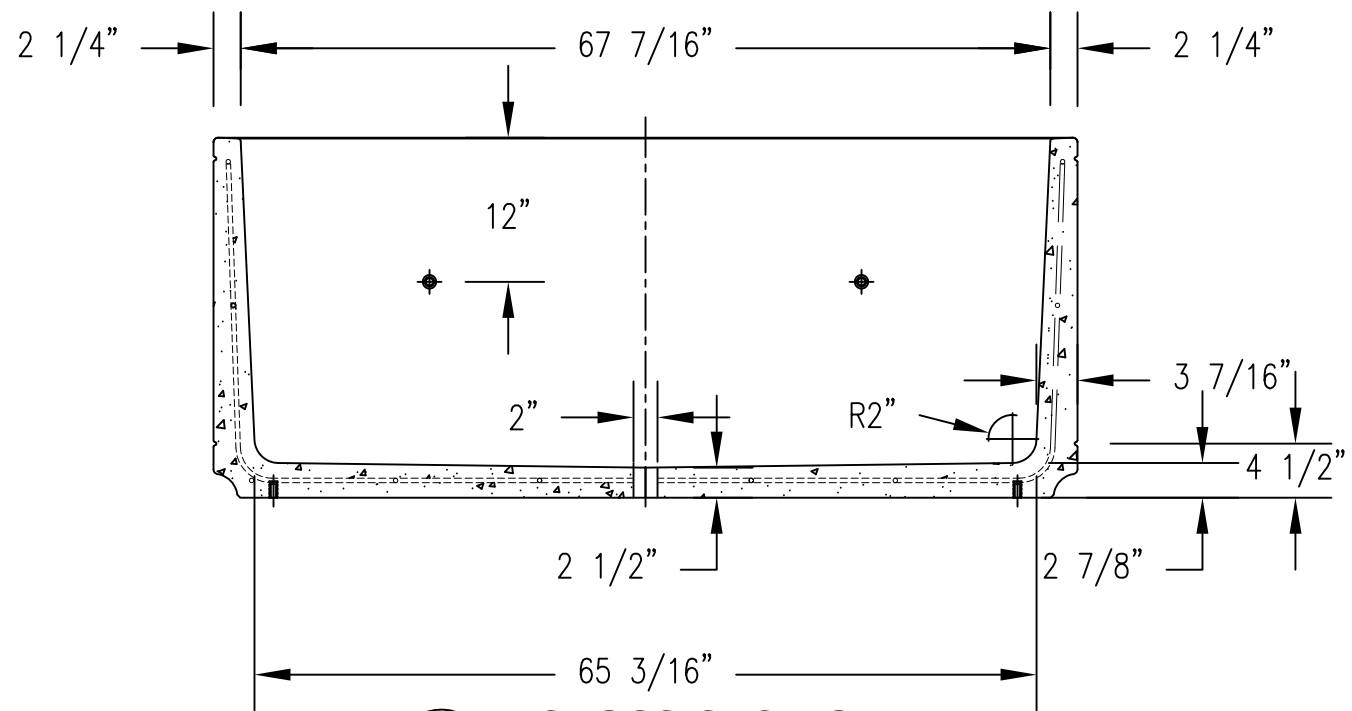

1 TOP VIEW

4 CROSS SECTION

2 ELEVATION VIEW

3 BOTTOM VIEW

PROPRIETARY AND CONFIDENTIAL
 THE INFORMATION CONTAINED IN THIS
 DRAWING IS THE SOLE PROPERTY OF
 Park Warehouse, LLC. 5301 North
 Federal Highway, Suite 140, Boca Raton,
 FL. ANY REPRODUCTION IN PART OR
 AS A WHOLE WITHOUT THE WRITTEN
 PERMISSION OF Park Warehouse, LLC.
 5301 North Federal Highway, Suite 140,
 Boca Raton, FL. IS PROHIBITED.