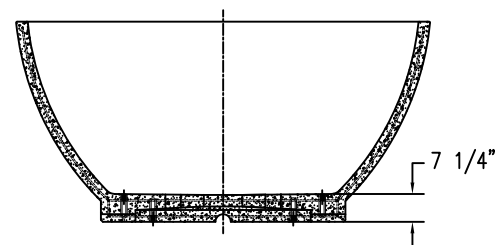

1 TOP VIEW

2 ELEVATION VIEW

4 CROSS SECTION

3 BOTTOM VIEW

3/4" COIL LOOP INSERT
(4) REQ'D, OUTSIDE OF PLANTER
ON BOTTOM, ON Ø51 1/2" CIRCLE

PROPRIETARY AND CONFIDENTIAL
THE INFORMATION CONTAINED IN THIS DRAWING IS THE SOLE PROPERTY OF Park Warehouse, LLC. 5301 North Federal Highway, Suite 140, Boca Raton, FL. ANY REPRODUCTION IN PART OR AS A WHOLE WITHOUT THE WRITTEN PERMISSION OF Park Warehouse, LLC. 5301 North Federal Highway, Suite 140, Boca Raton, FL. IS PROHIBITED.