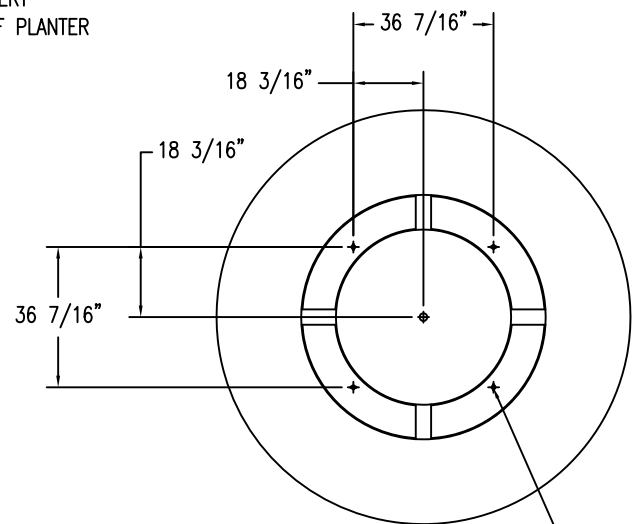

1 TOP VIEW

2 ELEVATION VIEW

4 CROSS SECTION

3 BOTTOM VIEW

3/4" COIL LOOP INSERT
(4) REQ'D, OUTSIDE OF PLANTER
ON BOTTOM, ON Ø51 1/2" CIRCLE

PROPRIETARY AND CONFIDENTIAL
THE INFORMATION CONTAINED IN THIS DRAWING IS THE SOLE PROPERTY OF Park Warehouse, LLC. 5301 North Federal Highway, Suite 140, Boca Raton, FL. ANY REPRODUCTION IN PART OR AS A WHOLE WITHOUT THE WRITTEN PERMISSION OF Park Warehouse, LLC. 5301 North Federal Highway, Suite 140, Boca Raton, FL. IS PROHIBITED.