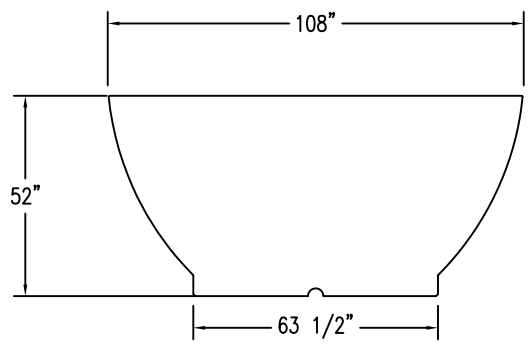

1 TOP VIEW

2 ELEVATION VIEW

4 CROSS SECTION

3 BOTTOM VIEW

3/4" COIL LOOP INSERT
(4) REQ'D, OUTSIDE OF PLANTER
ON BOTTOM, ON Ø51 1/2" CIRCLE

PROPRIETARY AND CONFIDENTIAL
THE INFORMATION CONTAINED IN THIS DRAWING IS THE SOLE PROPERTY OF Park Warehouse, LLC. 5301 North Federal Highway, Suite 140, Boca Raton, FL. ANY REPRODUCTION IN PART OR AS A WHOLE WITHOUT THE WRITTEN PERMISSION OF Park Warehouse, LLC. 5301 North Federal Highway, Suite 140, Boca Raton, FL. IS PROHIBITED.