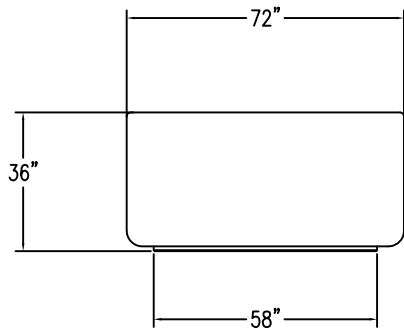

1 TOP VIEW

3 LEVELING RING

5 CROSS SECTION

2 ELEVATION VIEW

4 LEVELING RING BOTTOM VIEW

6 BOTTOM VIEW

PROPRIETARY AND CONFIDENTIAL
 THE INFORMATION CONTAINED IN THIS DRAWING IS THE SOLE PROPERTY OF Park Warehouse, LLC. 5301 North Federal Highway, Suite 140, Boca Raton, FL. ANY REPRODUCTION IN PART OR AS A WHOLE WITHOUT THE WRITTEN PERMISSION OF Park Warehouse, LLC. 5301 North Federal Highway, Suite 140, Boca Raton, FL. IS PROHIBITED.