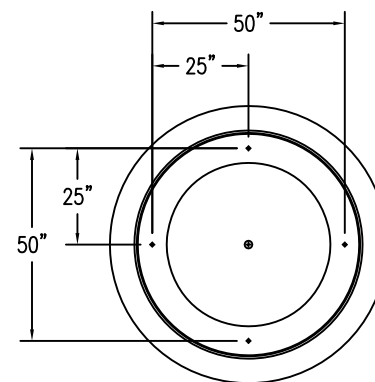

1 TOP VIEW

3 LEVELING RING

5 CROSS SECTION

2 ELEVATION VIEW

4 LEVELING RING BOTTOM VIEW

6 BOTTOM VIEW

PROPRIETARY AND CONFIDENTIAL
 THE INFORMATION CONTAINED IN THIS DRAWING IS THE SOLE PROPERTY OF Park Warehouse, LLC. 5301 North Federal Highway, Suite 140, Boca Raton, FL. ANY REPRODUCTION IN PART OR AS A WHOLE WITHOUT THE WRITTEN PERMISSION OF Park Warehouse, LLC. 5301 North Federal Highway, Suite 140, Boca Raton, FL. IS PROHIBITED.