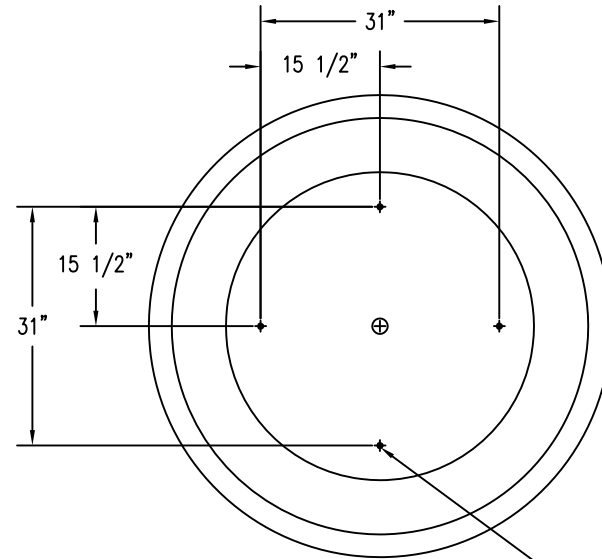

3 BOTTOM VIEW

(4) 1/2-13 UNC S/S INSERTS