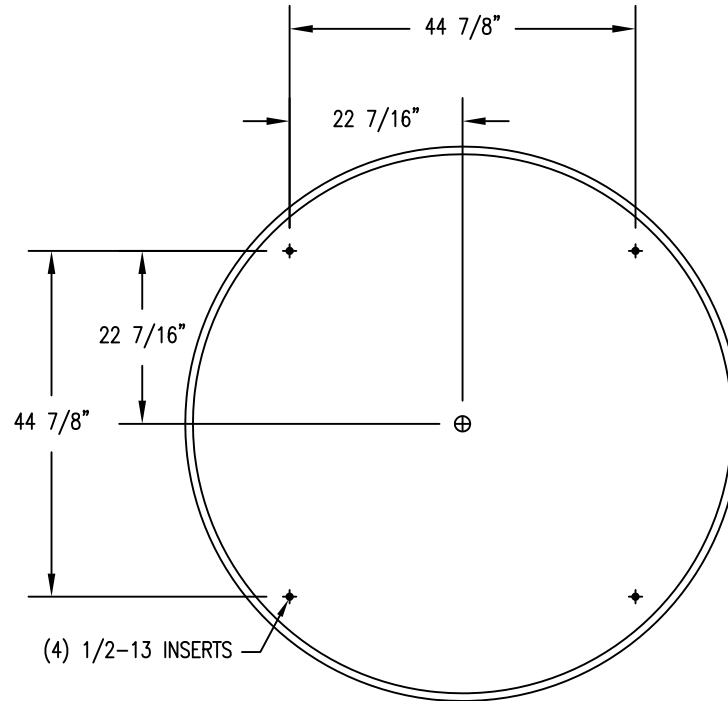

1 TOP VIEW

2 ELEVATION VIEW

4 CROSS SECTION

3 BOTTOM VIEW

PROPRIETARY AND CONFIDENTIAL  
 THE INFORMATION CONTAINED IN THIS  
 DRAWING IS THE SOLE PROPERTY OF  
 Park Warehouse, LLC, 5301 North  
 Federal Highway, Suite 140, Boca Raton,  
 FL. ANY REPRODUCTION IN PART OR  
 AS A WHOLE WITHOUT THE WRITTEN  
 PERMISSION OF Park Warehouse, LLC,  
 5301 North Federal Highway, Suite 140,  
 Boca Raton, FL. IS PROHIBITED.