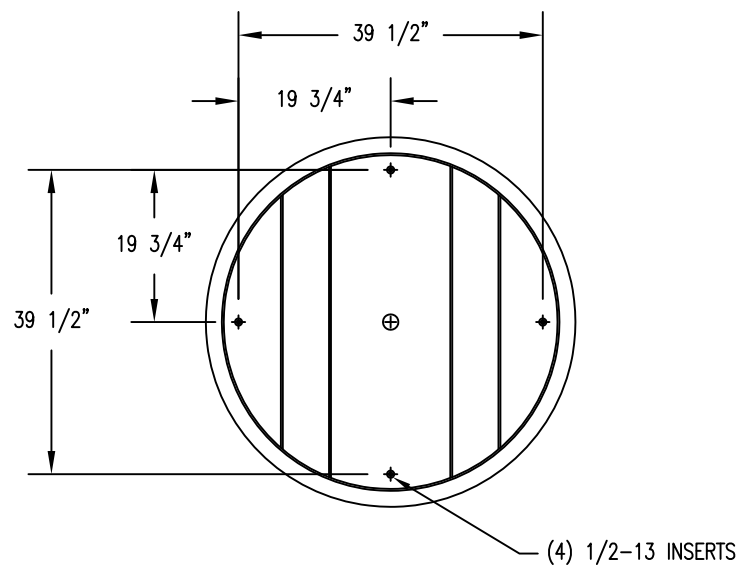

3 BOTTOM VIEW