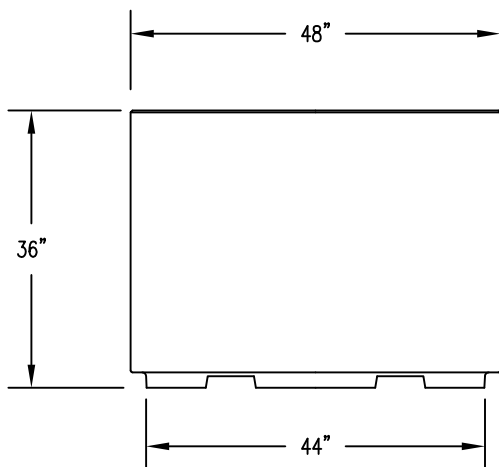

2 ELEVATION VIEW