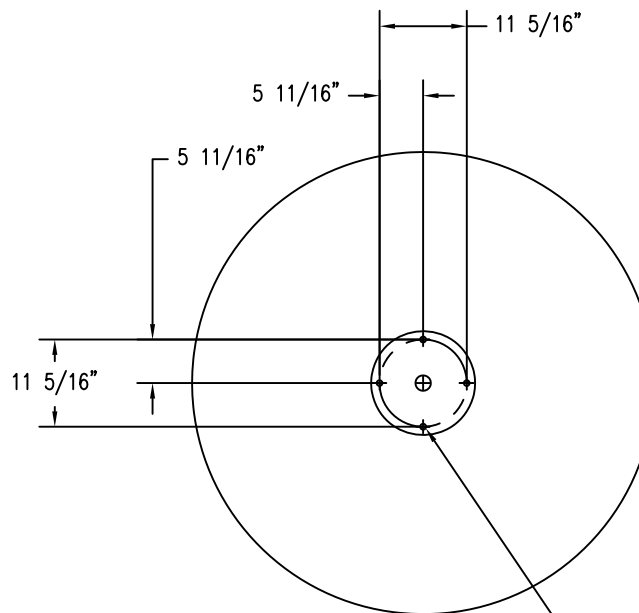

3 BOTTOM VIEW

(4) 3/4"-13 UNC INSERTS