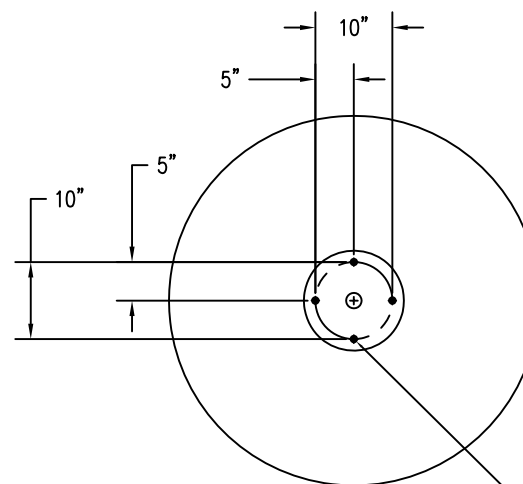

3 BOTTOM VIEW (4) 1/2"-13 UNC S/S INSERTS