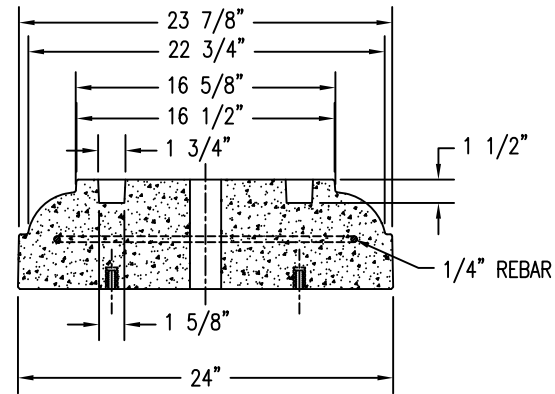

1 TOP VIEW  
Scale: 1/8" = 1"

2 ELEVATION VIEW  
Scale: 1/8" = 1"

3 SECTION VIEW  
Scale: 1/8" = 1"

**PROPRIETARY AND CONFIDENTIAL**  
 THE INFORMATION CONTAINED IN THIS DRAWING IS THE SOLE PROPERTY OF Park Warehouse, LLC. 5301 North Federal Highway, Suite 140, Boca Raton, FL. ANY REPRODUCTION IN PART OR AS A WHOLE WITHOUT THE WRITTEN PERMISSION OF Park Warehouse, LLC. 5301 North Federal Highway, Suite 140, Boca Raton, FL. IS PROHIBITED.