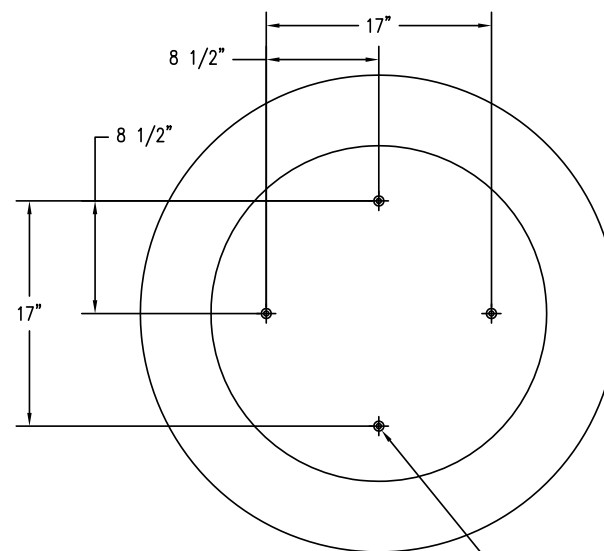

1 TOP VIEW

2 ELEVATION VIEW

4 CROSS SECTION

3 BOTTOM VIEW

3/8" STAINLESS THREADED
INSERT (4) REQ'D

PROPRIETARY AND CONFIDENTIAL
THE INFORMATION CONTAINED IN THIS
DRAWING IS THE SOLE PROPERTY OF
Park Warehouse, LLC, 5301 North
Federal Highway, Suite 140, Boca Raton,
FL. ANY REPRODUCTION IN PART OR
AS A WHOLE WITHOUT THE WRITTEN
PERMISSION OF Park Warehouse, LLC,
5301 North Federal Highway, Suite 140,
Boca Raton, FL. IS PROHIBITED.