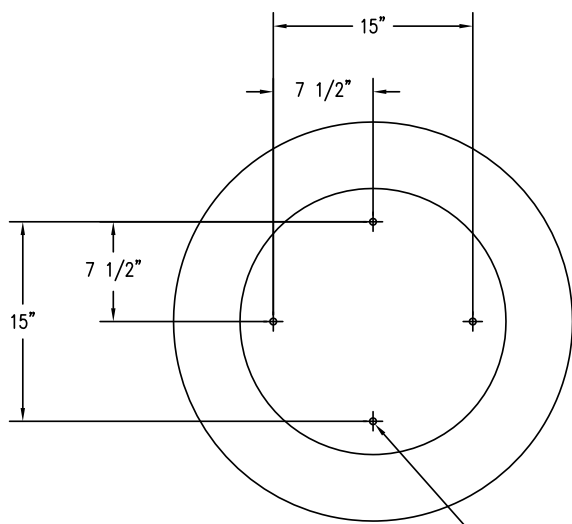

3/8" STAINLESS THREADED INSERT (4) REQ'D

3 BOTTOM VIEW