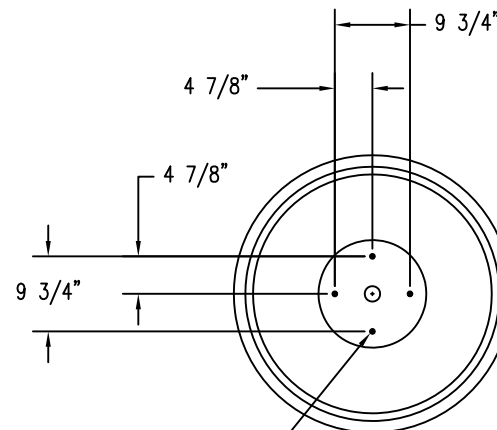

1 TOP VIEW

4 CROSS SECTION

2 ELEVATION VIEW

(4) 1/2"-13 UNC S/S INSERTS

3 BOTTOM VIEW

PROPRIETARY AND CONFIDENTIAL
 THE INFORMATION CONTAINED IN THIS DRAWING IS THE SOLE PROPERTY OF Park Warehouse, LLC, 5301 North Federal Highway, Suite 140, Boca Raton, FL. ANY REPRODUCTION IN PART OR AS A WHOLE WITHOUT THE WRITTEN PERMISSION OF Park Warehouse, LLC, 5301 North Federal Highway, Suite 140, Boca Raton, FL. IS PROHIBITED.