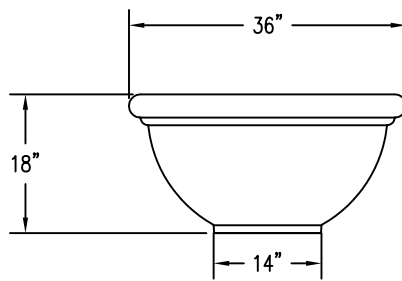

1 TOP VIEW

4 CROSS SECTION

2 ELEVATION VIEW

(4) 1/2"-13 UNC S/S INSERTS

3 BOTTOM VIEW

PROPRIETARY AND CONFIDENTIAL
 THE INFORMATION CONTAINED IN THIS DRAWING IS THE SOLE PROPERTY OF Park Warehouse, LLC, 5301 North Federal Highway, Suite 140, Boca Raton, FL. ANY REPRODUCTION IN PART OR AS A WHOLE WITHOUT THE WRITTEN PERMISSION OF Park Warehouse, LLC, 5301 North Federal Highway, Suite 140, Boca Raton, FL. IS PROHIBITED.