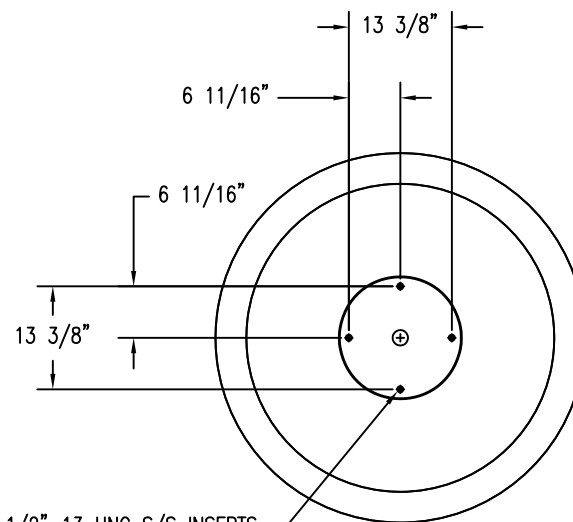

1 TOP VIEW

4 CROSS SECTION

2 ELEVATION VIEW

(4) 1/2"-13 UNC S/S INSERTS

3 BOTTOM VIEW

**PROPRIETARY AND CONFIDENTIAL**  
THE INFORMATION CONTAINED IN THIS DRAWING IS THE SOLE PROPERTY OF Park Warehouse, LLC. 5301 North Federal Highway, Suite 140, Boca Raton, FL. ANY REPRODUCTION IN PART OR AS A WHOLE WITHOUT THE WRITTEN PERMISSION OF Park Warehouse, LLC. 5301 North Federal Highway, Suite 140, Boca Raton, FL. IS PROHIBITED.