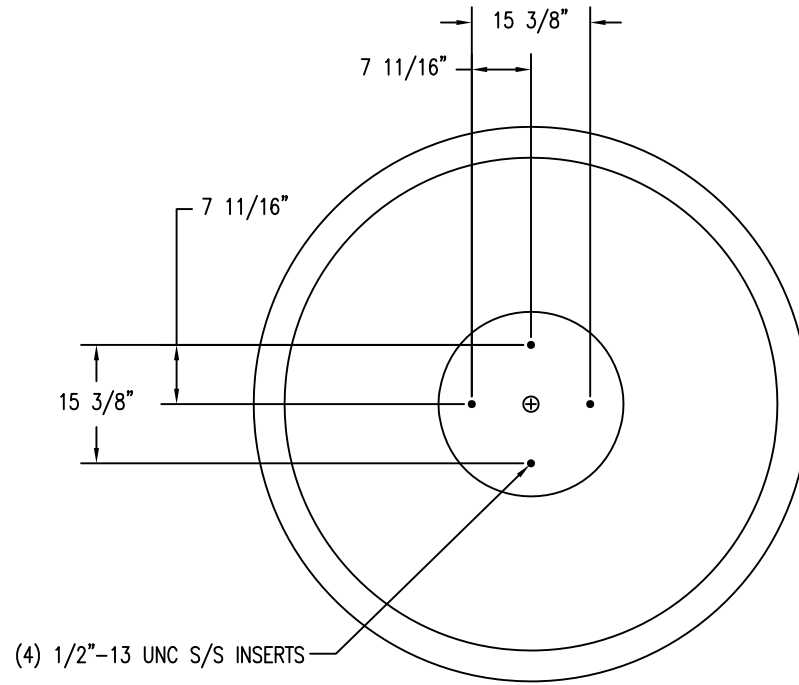

1 TOP VIEW

2 ELEVATION VIEW

4 CROSS SECTION

(4) 1/2"-13 UNC S/S INSERTS

3 BOTTOM VIEW

PROPRIETARY AND CONFIDENTIAL  
THE INFORMATION CONTAINED IN THIS  
DRAWING IS THE SOLE PROPERTY OF  
Park Warehouse, LLC. 5301 North  
Federal Highway, Suite 140, Boca Raton,  
FL. ANY REPRODUCTION IN PART OR  
AS A WHOLE WITHOUT THE WRITTEN  
PERMISSION OF Park Warehouse, LLC.  
5301 North Federal Highway, Suite 140,  
Boca Raton, FL. IS PROHIBITED.