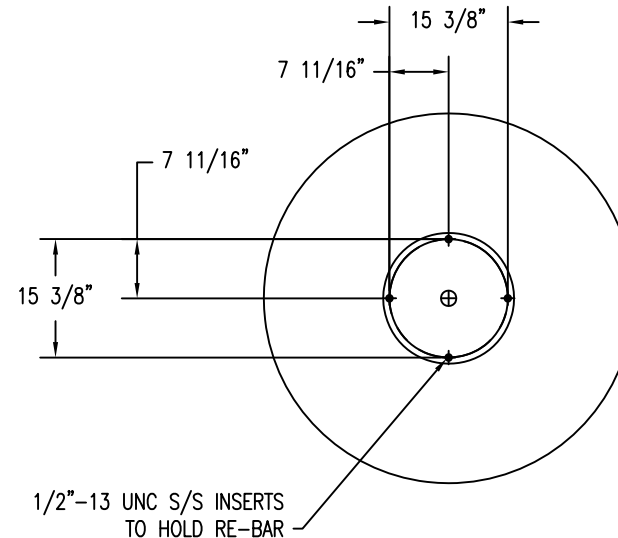

1 TOP VIEW

4 CROSS SECTION

2 ELEVATION VIEW

3 BOTTOM VIEW

PROPRIETARY AND CONFIDENTIAL
 THE INFORMATION CONTAINED IN THIS DRAWING IS THE SOLE PROPERTY OF Park Warehouse, LLC. 5301 North Federal Highway, Suite 140, Boca Raton, FL. ANY REPRODUCTION IN PART OR AS A WHOLE WITHOUT THE WRITTEN PERMISSION OF Park Warehouse, LLC. 5301 North Federal Highway, Suite 140, Boca Raton, FL. IS PROHIBITED.