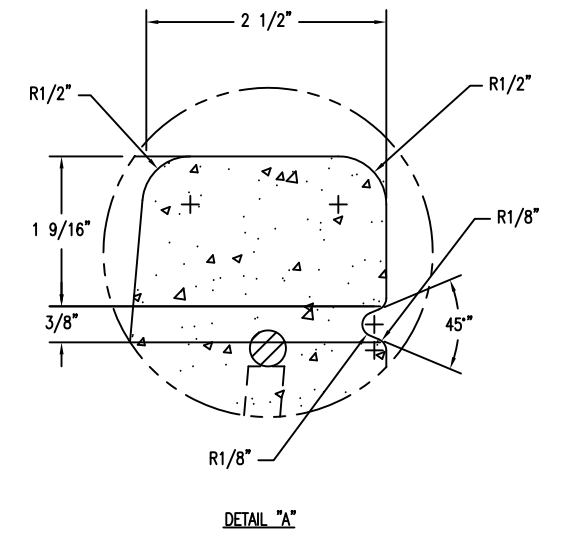

1 PLAN VIEW OF PLANTER
Scale: 1 1/2" = 1'-0"

4 BOTTOM VIEW OF PLANTER
Scale: 1 1/2" = 1'-0"

DETAIL "A"

2 ELEVATION VIEW OF PLANTER
Scale: 1 1/2" = 1'-0"

3 SECTION VIEW OF PLANTER
Scale: 1 1/2" = 1'-0"

PROPRIETARY AND CONFIDENTIAL
THE INFORMATION CONTAINED IN THIS DRAWING IS THE SOLE PROPERTY OF Park Warehouse, LLC. 5301 North Federal Highway, Suite 140, Boca Raton, FL. ANY REPRODUCTION IN PART OR AS A WHOLE WITHOUT THE WRITTEN PERMISSION OF Park Warehouse, LLC. 5301 North Federal Highway, Suite 140, Boca Raton, FL. IS PROHIBITED.