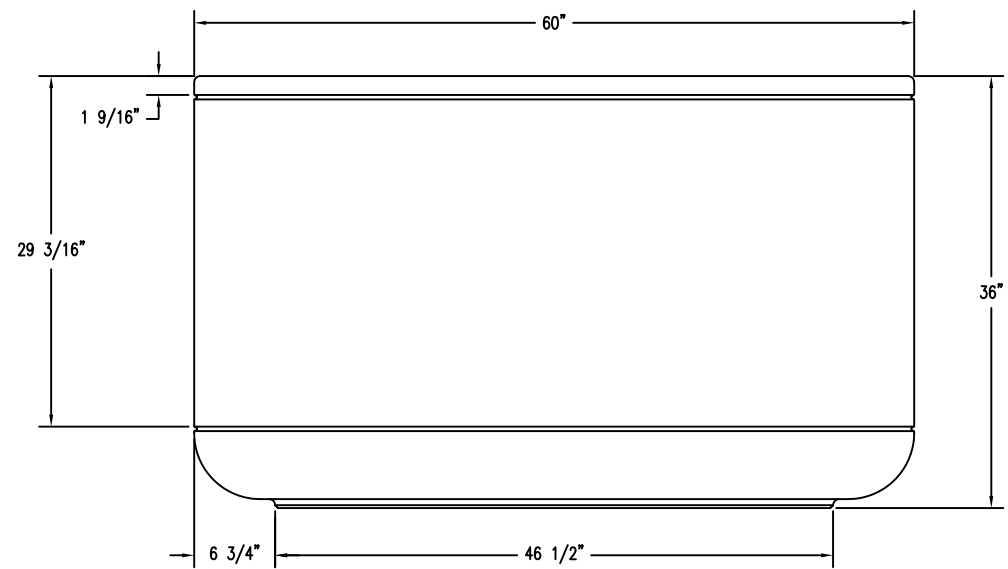

1 PLAN VIEW OF PLANTER
Scale: 1 1/2" = 1'-0"

4 BOTTOM VIEW OF PLANTER
Scale: 1 1/2" = 1'-0"

DETAIL "A"

2 ELEVATION VIEW OF PLANTER
Scale: 1 1/2" = 1'-0"

3 SECTION VIEW OF PLANTER
Scale: 1 1/2" = 1'-0"

PROPRIETARY AND CONFIDENTIAL
THE INFORMATION CONTAINED IN THIS DRAWING IS THE SOLE PROPERTY OF Park Warehouse, LLC. 5301 North Federal Highway, Suite 140, Boca Raton, FL. ANY REPRODUCTION IN PART OR AS A WHOLE WITHOUT THE WRITTEN PERMISSION OF Park Warehouse, LLC. 5301 North Federal Highway, Suite 140, Boca Raton, FL. IS PROHIBITED.