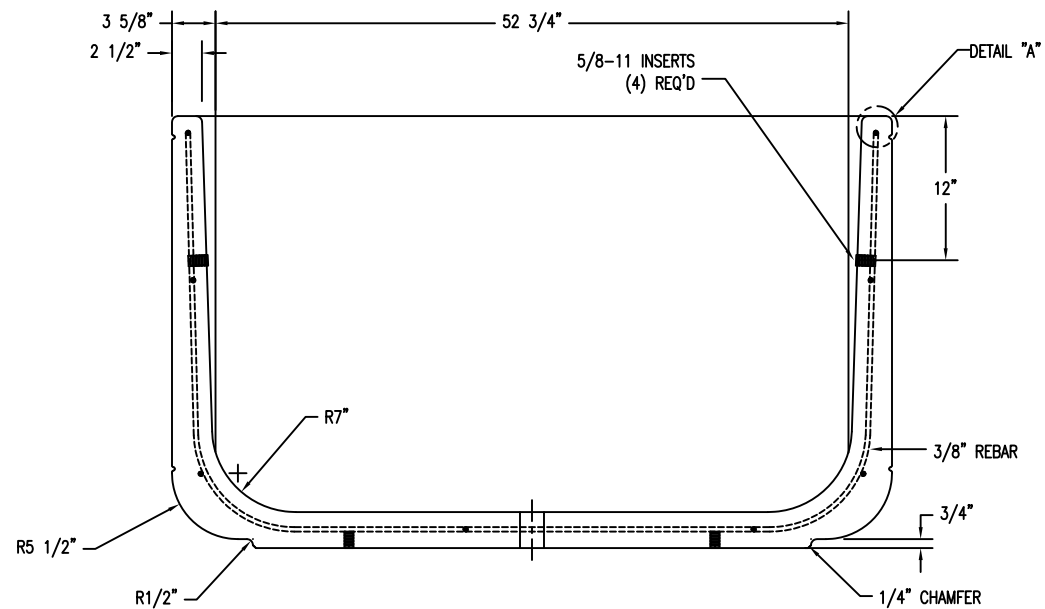

1 PLAN VIEW OF PLANTER
Scale: 1 1/2" = 1'-0"

4 BOTTOM VIEW OF PLANTER
Scale: 1 1/2" = 1'-0"

DETAIL "A"

2 ELEVATION VIEW OF PLANTER
Scale: 1 1/2" = 1'-0"

3 SECTION VIEW OF PLANTER
Scale: 1 1/2" = 1'-0"

PROPRIETARY AND CONFIDENTIAL
THE INFORMATION CONTAINED IN THIS DRAWING IS THE SOLE PROPERTY OF Park Warehouse, LLC. 5301 North Federal Highway, Suite 140, Boca Raton, FL. ANY REPRODUCTION IN PART OR AS A WHOLE WITHOUT THE WRITTEN PERMISSION OF Park Warehouse, LLC. 5301 North Federal Highway, Suite 140, Boca Raton, FL. IS PROHIBITED.