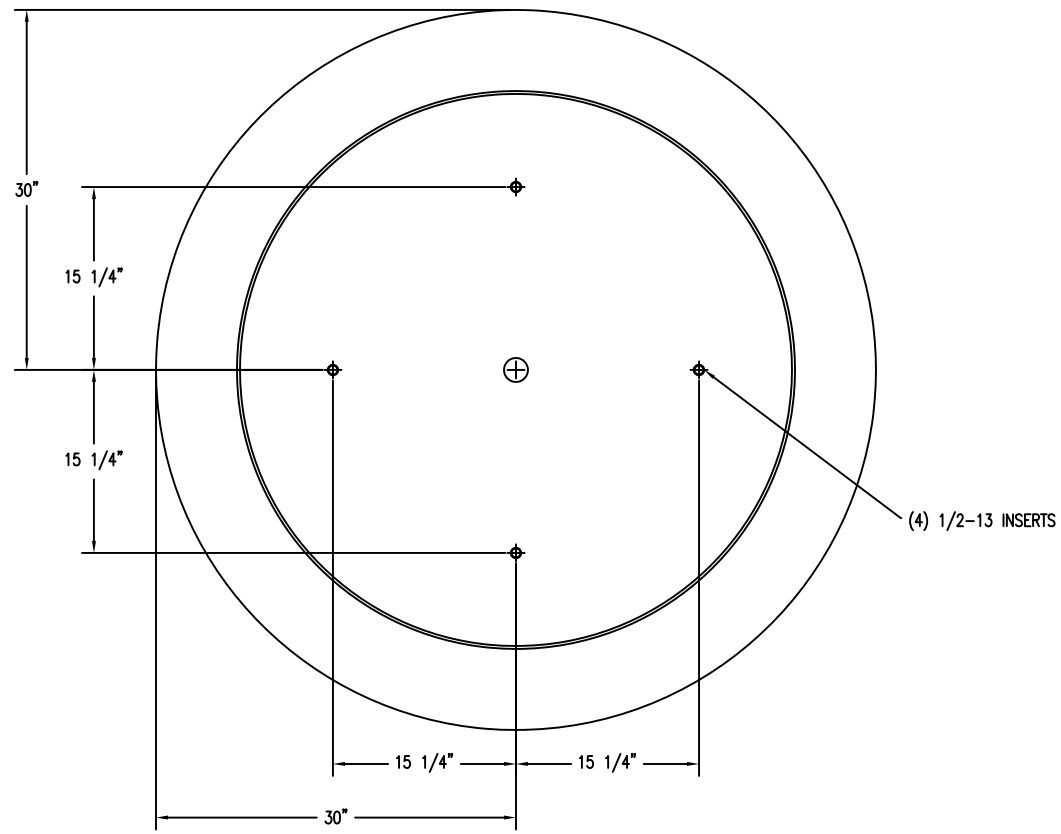

1 PLAN VIEW OF PLANTER
Scale: 1 1/2" = 1'-0"

4 BOTTOM VIEW OF PLANTER
Scale: 1 1/2" = 1'-0"

DETAIL "A"

2 ELEVATION VIEW OF PLANTER
Scale: 1 1/2" = 1'-0"

3 SECTION VIEW OF PLANTER
Scale: 1 1/2" = 1'-0"

PROPRIETARY AND CONFIDENTIAL
THE INFORMATION CONTAINED IN THIS DRAWING IS THE SOLE PROPERTY OF Park Warehouse, LLC. 5301 North Federal Highway, Suite 140, Boca Raton, FL. ANY REPRODUCTION IN PART OR AS A WHOLE WITHOUT THE WRITTEN PERMISSION OF Park Warehouse, LLC. 5301 North Federal Highway, Suite 140, Boca Raton, FL. IS PROHIBITED.