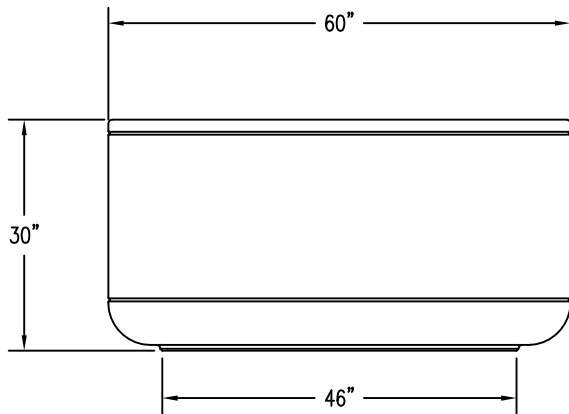

1 TOP VIEW

2 ELEVATION VIEW

4 CROSS SECTION

3 BOTTOM VIEW

PROPRIETARY AND CONFIDENTIAL
THE INFORMATION CONTAINED IN THIS
DRAWING IS THE SOLE PROPERTY OF
Park Warehouse, LLC. 5301 North
Federal Highway, Suite 140, Boca Raton,
FL. ANY REPRODUCTION IN PART OR
AS A WHOLE WITHOUT THE WRITTEN
PERMISSION OF Park Warehouse, LLC,
5301 North Federal Highway, Suite 140,
Boca Raton, FL IS PROHIBITED.