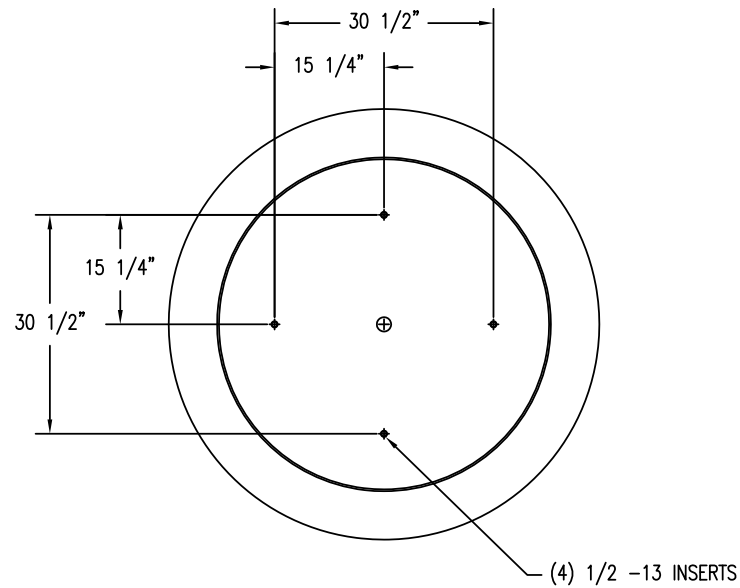

1 TOP VIEW

2 ELEVATION VIEW

4 CROSS SECTION

3 BOTTOM VIEW

PROPRIETARY AND CONFIDENTIAL
THE INFORMATION CONTAINED IN THIS
DRAWING IS THE SOLE PROPERTY OF
Park Warehouse, LLC. 5301 North
Federal Highway, Suite 140, Boca Raton,
FL. ANY REPRODUCTION IN PART OR
AS A WHOLE WITHOUT THE WRITTEN
PERMISSION OF Park Warehouse, LLC,
5301 North Federal Highway, Suite 140,
Boca Raton, FL IS PROHIBITED.