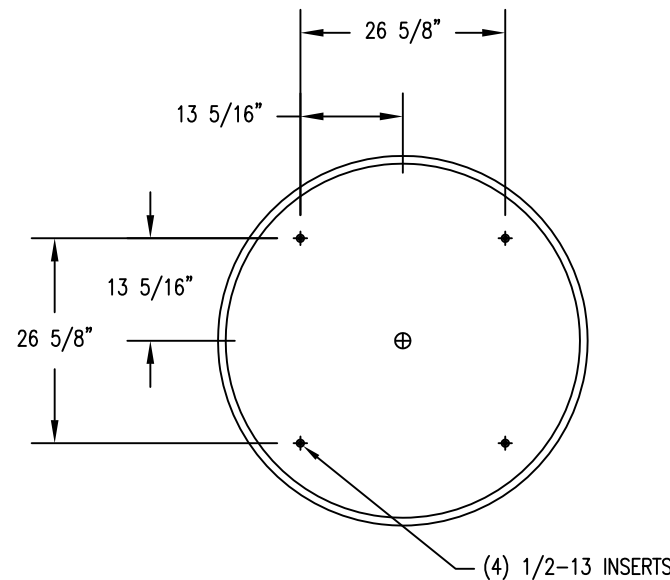

1 TOP VIEW

2 ELEVATION VIEW

4 CROSS SECTION

3 BOTTOM VIEW

PROPRIETARY AND CONFIDENTIAL
THE INFORMATION CONTAINED IN THIS
DRAWING IS THE SOLE PROPERTY OF
Park Warehouse, LLC, 5301 North
Federal Highway, Suite 140, Boca Raton,
FL. ANY REPRODUCTION IN PART OR
AS A WHOLE WITHOUT THE WRITTEN
PERMISSION OF Park Warehouse, LLC,
5301 North Federal Highway, Suite 140,
Boca Raton, FL. IS PROHIBITED.