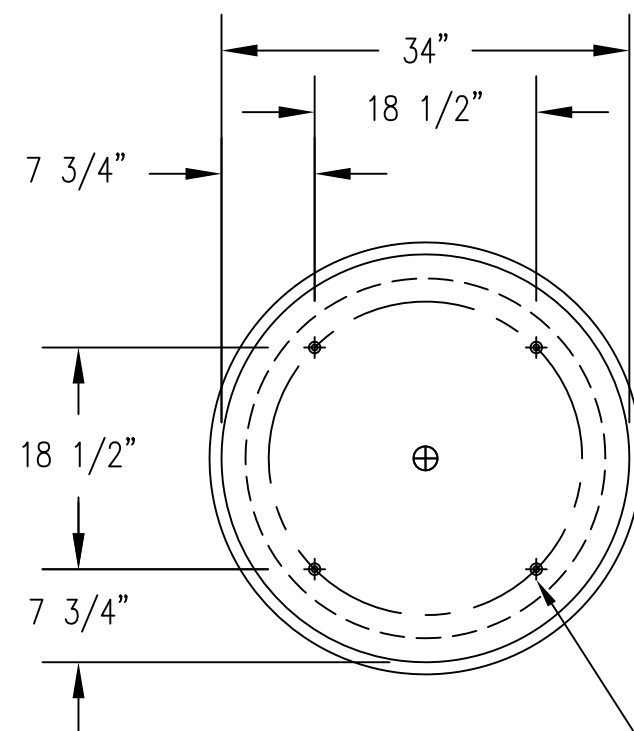

1 TOP VIEW

2 ELEVATION VIEW

4 CROSS SECTION

3 BOTTOM VIEW (4) 3/8-13 INSERTS

PROPRIETARY AND CONFIDENTIAL
 THE INFORMATION CONTAINED IN THIS DRAWING IS THE SOLE PROPERTY OF Park Warehouse, LLC. 5301 North Federal Highway, Suite 140, Boca Raton, FL. ANY REPRODUCTION IN PART OR AS A WHOLE WITHOUT THE WRITTEN PERMISSION OF Park Warehouse, LLC. 5301 North Federal Highway, Suite 140, Boca Raton, FL. IS PROHIBITED.