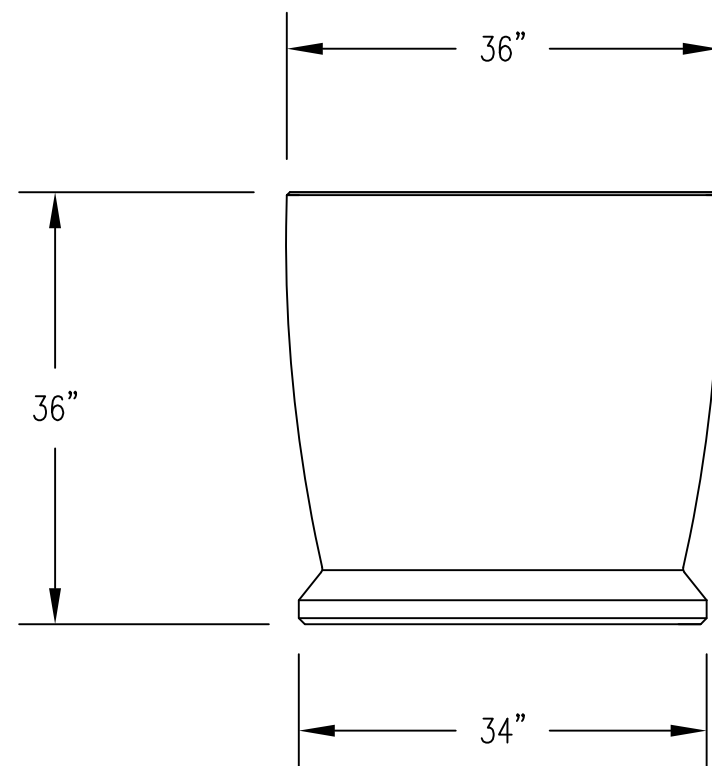

1 TOP VIEW

2 ELEVATION VIEW

4 CROSS SECTION

3 BOTTOM VIEW (4) 3/8-13 INSERTS

PROPRIETARY AND CONFIDENTIAL
 THE INFORMATION CONTAINED IN THIS DRAWING IS THE SOLE PROPERTY OF Park Warehouse, LLC. 5301 North Federal Highway, Suite 140, Boca Raton, FL. ANY REPRODUCTION IN PART OR AS A WHOLE WITHOUT THE WRITTEN PERMISSION OF Park Warehouse, LLC. 5301 North Federal Highway, Suite 140, Boca Raton, FL. IS PROHIBITED.