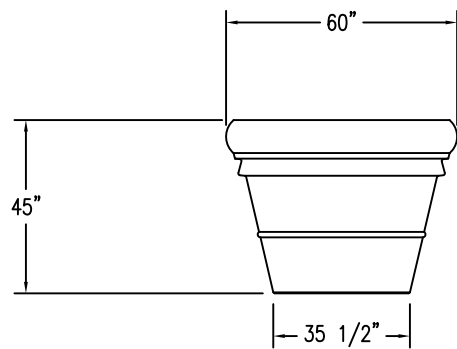

1 TOP VIEW

4 CROSS SECTION

2 ELEVATION VIEW

3 BOTTOM VIEW

PROPRIETARY AND CONFIDENTIAL
 THE INFORMATION CONTAINED IN THIS
 DRAWING IS THE SOLE PROPERTY OF
 Park Warehouse, LLC. 5301 North
 Federal Highway, Suite 140, Boca Raton,
 FL. ANY REPRODUCTION IN PART OR
 AS A WHOLE WITHOUT THE WRITTEN
 PERMISSION OF Park Warehouse, LLC,
 5301 North Federal Highway, Suite 140,
 Boca Raton, FL. IS PROHIBITED.