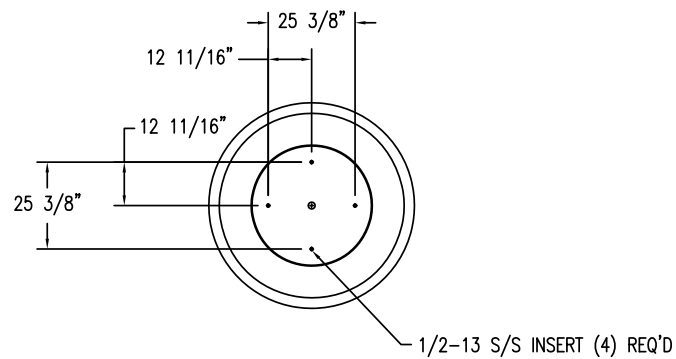

1 TOP VIEW

4 CROSS SECTION

2 ELEVATION VIEW

3 BOTTOM VIEW

PROPRIETARY AND CONFIDENTIAL
 THE INFORMATION CONTAINED IN THIS
 DRAWING IS THE SOLE PROPERTY OF
 Park Warehouse, LLC. 5301 North
 Federal Highway, Suite 140, Boca Raton,
 FL. ANY REPRODUCTION IN PART OR
 AS A WHOLE WITHOUT THE WRITTEN
 PERMISSION OF Park Warehouse, LLC,
 5301 North Federal Highway, Suite 140,
 Boca Raton, FL. IS PROHIBITED.