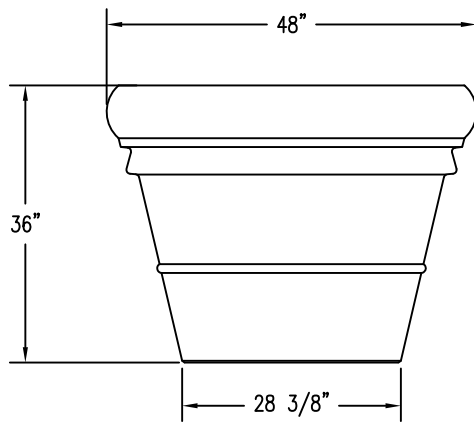

1 TOP VIEW

4 CROSS SECTION

2 ELEVATION VIEW

3 BOTTOM VIEW
 (4) 3/8-16 UNC S.S. THREADED INSERTS

PROPRIETARY AND CONFIDENTIAL
 THE INFORMATION CONTAINED IN THIS DRAWING IS THE SOLE PROPERTY OF Park Warehouse, LLC. 5301 North Federal Highway, Suite 140, Boca Raton, FL. ANY REPRODUCTION IN PART OR AS A WHOLE WITHOUT THE WRITTEN PERMISSION OF Park Warehouse, LLC. 5301 North Federal Highway, Suite 140, Boca Raton, FL. IS PROHIBITED.