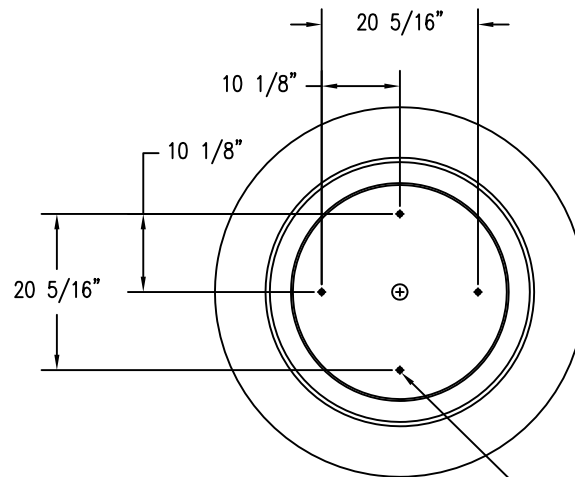

1 TOP VIEW

4 CROSS SECTION

2 ELEVATION VIEW

3 BOTTOM VIEW
 (4) 3/8-16 UNC S.S. THREADED INSERTS

PROPRIETARY AND CONFIDENTIAL
 THE INFORMATION CONTAINED IN THIS DRAWING IS THE SOLE PROPERTY OF Park Warehouse, LLC. 5301 North Federal Highway, Suite 140, Boca Raton, FL. ANY REPRODUCTION IN PART OR AS A WHOLE WITHOUT THE WRITTEN PERMISSION OF Park Warehouse, LLC. 5301 North Federal Highway, Suite 140, Boca Raton, FL. IS PROHIBITED.