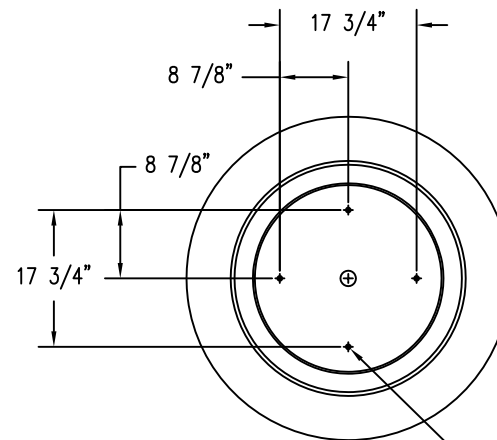

1 TOP VIEW

4 CROSS SECTION

2 ELEVATION VIEW

3 BOTTOM VIEW (4) 3/8-16 UNC S.S. THREADED INSERTS

PROPRIETARY AND CONFIDENTIAL
 THE INFORMATION CONTAINED IN THIS
 DRAWING IS THE SOLE PROPERTY OF
 Park Warehouse, LLC. 5301 North
 Federal Highway, Suite 140, Boca Raton,
 FL. ANY REPRODUCTION IN PART OR
 AS A WHOLE WITHOUT THE WRITTEN
 PERMISSION OF Park Warehouse, LLC.
 5301 North Federal Highway, Suite 140,
 Boca Raton, FL. IS PROHIBITED.