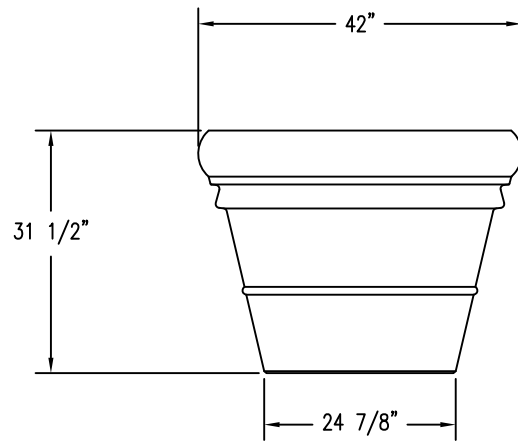

1 TOP VIEW

4 CROSS SECTION

2 ELEVATION VIEW

3 BOTTOM VIEW (4) 3/8-16 UNC S.S. THREADED INSERTS

PROPRIETARY AND CONFIDENTIAL
 THE INFORMATION CONTAINED IN THIS
 DRAWING IS THE SOLE PROPERTY OF
 Park Warehouse, LLC. 5301 North
 Federal Highway, Suite 140, Boca Raton,
 FL. ANY REPRODUCTION IN PART OR
 AS A WHOLE WITHOUT THE WRITTEN
 PERMISSION OF Park Warehouse, LLC.
 5301 North Federal Highway, Suite 140,
 Boca Raton, FL. IS PROHIBITED.