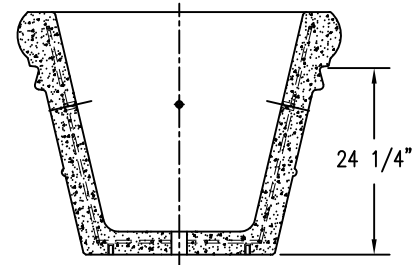

1 TOP VIEW

4 CROSS SECTION

2 ELEVATION VIEW

3 BOTTOM VIEW (4) 3/8-16 UNC S.S. THREADED INSERTS

PROPRIETARY AND CONFIDENTIAL
 THE INFORMATION CONTAINED IN THIS
 DRAWING IS THE SOLE PROPERTY OF
 Park Warehouse, LLC. 5301 North
 Federal Highway, Suite 140, Boca Raton,
 FL. ANY REPRODUCTION IN PART OR
 AS A WHOLE WITHOUT THE WRITTEN
 PERMISSION OF Park Warehouse, LLC.
 5301 North Federal Highway, Suite 140,
 Boca Raton, FL. IS PROHIBITED.