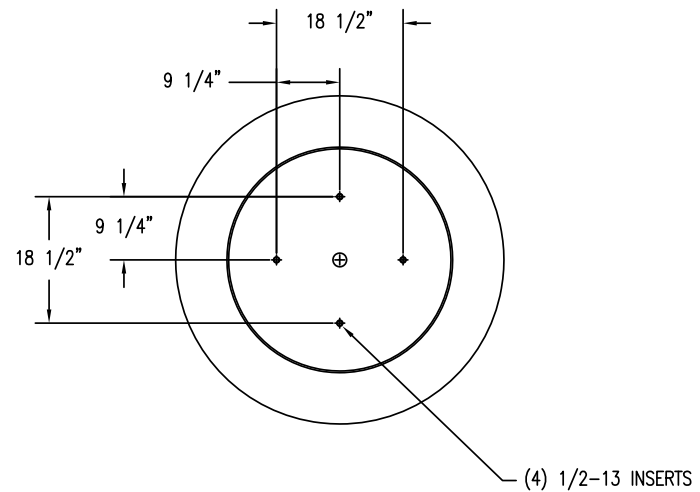

1 TOP VIEW

4 CROSS SECTION

2 ELEVATION VIEW

3 BOTTOM VIEW

(4) 1/2-13 INSERTS

PROPRIETARY AND CONFIDENTIAL
 THE INFORMATION CONTAINED IN THIS
 DRAWING IS THE SOLE PROPERTY OF
 Park Warehouse, LLC. 5301 North
 Federal Highway, Suite 140, Boca Raton,
 FL. ANY REPRODUCTION IN PART OR
 AS A WHOLE WITHOUT THE WRITTEN
 PERMISSION OF Park Warehouse, LLC,
 5301 North Federal Highway, Suite 140,
 Boca Raton, FL IS PROHIBITED.