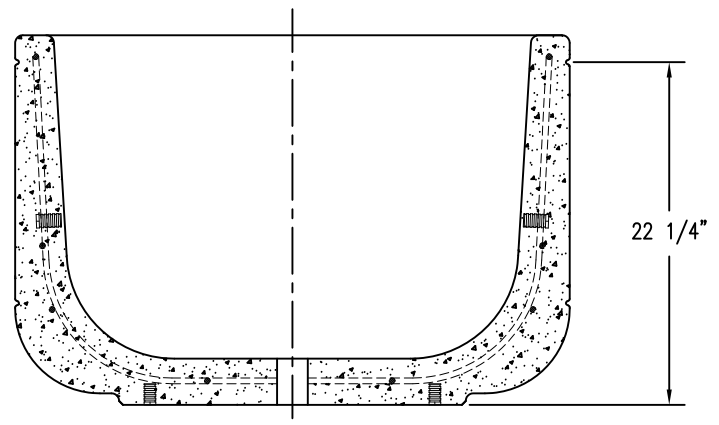

4 CROSS SECTION