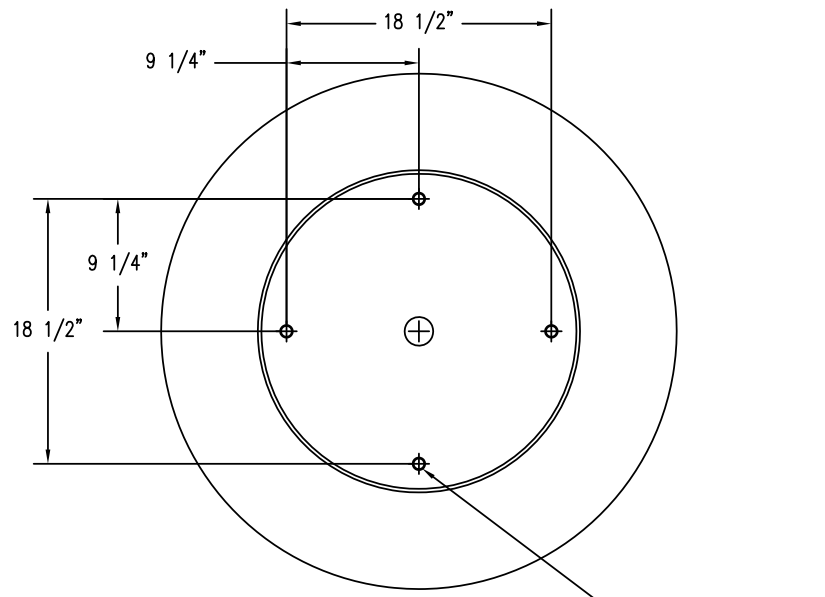

3 BOTTOM VIEW

(4) 1/2-13 INSERTS