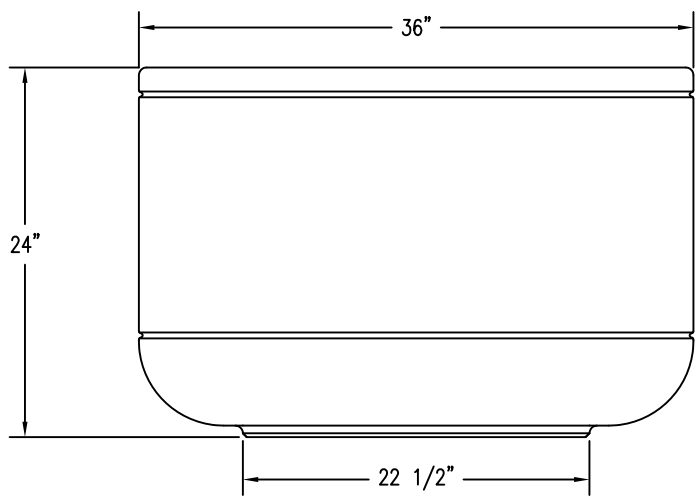

2 ELEVATION VIEW