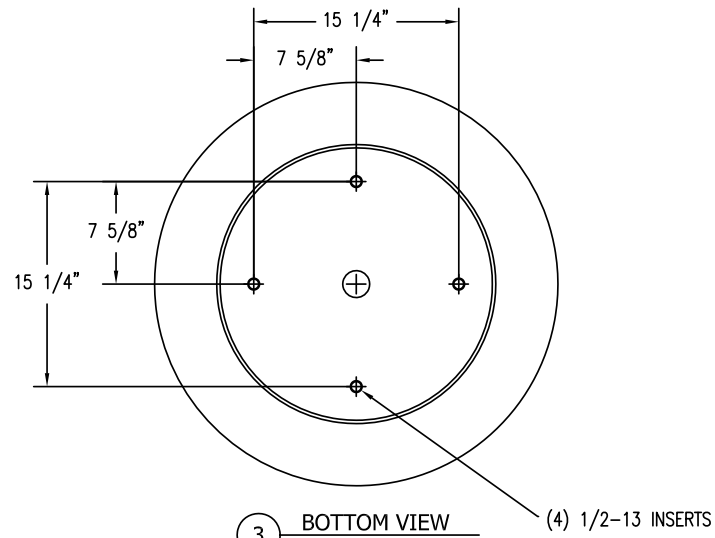

1 TOP VIEW

4 CROSS SECTION

2 ELEVATION VIEW

3 BOTTOM VIEW

(4) 1/2-13 INSERTS

PROPRIETARY AND CONFIDENTIAL
THE INFORMATION CONTAINED IN THIS
DRAWING IS THE SOLE PROPERTY OF
Park Warehouse, LLC, 5301 North
Federal Highway, Suite 140, Boca Raton,
FL. ANY REPRODUCTION IN PART OR
AS A WHOLE WITHOUT THE WRITTEN
PERMISSION OF Park Warehouse, LLC,
5301 North Federal Highway, Suite 140,
Boca Raton, FL, IS PROHIBITED.