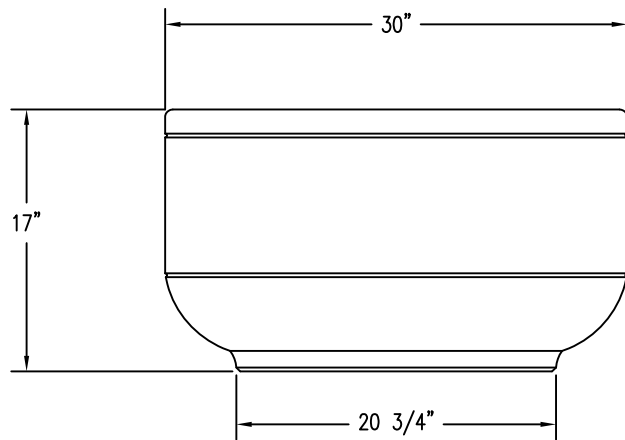

1 TOP VIEW

4 CROSS SECTION

2 ELEVATION VIEW

3 BOTTOM VIEW

(4) 1/2-13 INSERTS

PROPRIETARY AND CONFIDENTIAL
THE INFORMATION CONTAINED IN THIS
DRAWING IS THE SOLE PROPERTY OF
Park Warehouse, LLC, 5301 North
Federal Highway, Suite 140, Boca Raton,
FL. ANY REPRODUCTION IN PART OR
AS A WHOLE WITHOUT THE WRITTEN
PERMISSION OF Park Warehouse, LLC,
5301 North Federal Highway, Suite 140,
Boca Raton, FL, IS PROHIBITED.