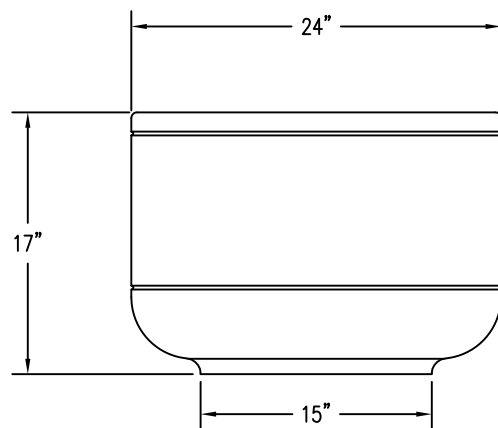

1 TOP VIEW

4 CROSS SECTION

2 ELEVATION VIEW

3 BOTTOM VIEW

(4) 1/2-13 INSERTS

PROPRIETARY AND CONFIDENTIAL
THE INFORMATION CONTAINED IN THIS DRAWING IS THE SOLE PROPERTY OF Park Warehouse, LLC. 5301 North Federal Highway, Suite 140, Boca Raton, FL. ANY REPRODUCTION IN PART OR AS A WHOLE WITHOUT THE WRITTEN PERMISSION OF Park Warehouse, LLC. 5301 North Federal Highway, Suite 140, Boca Raton, FL. IS PROHIBITED.