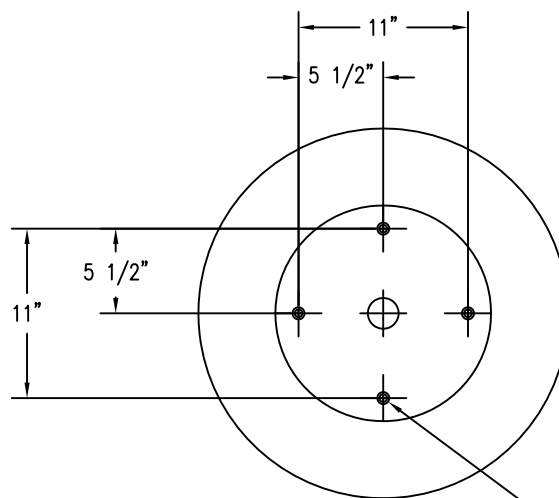

1 TOP VIEW

4 CROSS SECTION

2 ELEVATION VIEW

3 BOTTOM VIEW

(4) 1/2-13 INSERTS

PROPRIETARY AND CONFIDENTIAL
THE INFORMATION CONTAINED IN THIS DRAWING IS THE SOLE PROPERTY OF Park Warehouse, LLC. 5301 North Federal Highway, Suite 140, Boca Raton, FL. ANY REPRODUCTION IN PART OR AS A WHOLE WITHOUT THE WRITTEN PERMISSION OF Park Warehouse, LLC. 5301 North Federal Highway, Suite 140, Boca Raton, FL. IS PROHIBITED.