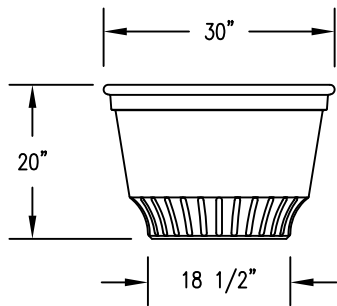

1 TOP VIEW

4 CROSS SECTION

2 ELEVATION VIEW

3 BOTTOM VIEW

PROPRIETARY AND CONFIDENTIAL
 THE INFORMATION CONTAINED IN THIS DRAWING IS THE SOLE PROPERTY OF Park Warehouse, LLC, 5301 North Federal Highway, Suite 140, Boca Raton, FL. ANY REPRODUCTION IN PART OR AS A WHOLE WITHOUT THE WRITTEN PERMISSION OF Park Warehouse, LLC, 5301 North Federal Highway, Suite 140, Boca Raton, FL. IS PROHIBITED.