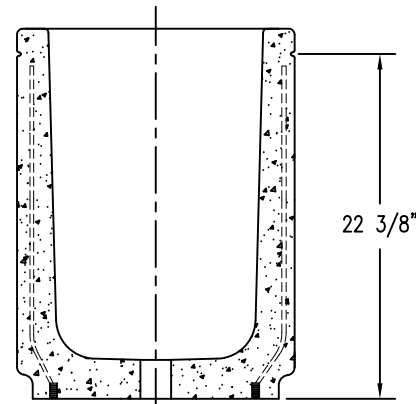

1 TOP VIEW

4 CROSS SECTION

2 ELEVATION VIEW

3 BOTTOM VIEW

PROPRIETARY AND CONFIDENTIAL  
THE INFORMATION CONTAINED IN THIS  
DRAWING IS THE SOLE PROPERTY OF  
Park Warehouse, LLC. 5301 North  
Federal Highway, Suite 140, Boca Raton,  
FL. ANY REPRODUCTION IN PART OR  
AS A WHOLE WITHOUT THE WRITTEN  
PERMISSION OF Park Warehouse, LLC,  
5301 North Federal Highway, Suite 140,  
Boca Raton, FL, IS PROHIBITED.