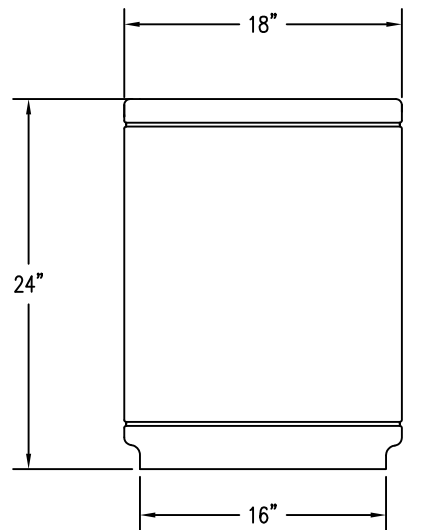

1 TOP VIEW

4 CROSS SECTION

2 ELEVATION VIEW

3 BOTTOM VIEW

PROPRIETARY AND CONFIDENTIAL  
THE INFORMATION CONTAINED IN THIS  
DRAWING IS THE SOLE PROPERTY OF  
Park Warehouse, LLC. 5301 North  
Federal Highway, Suite 140, Boca Raton,  
FL. ANY REPRODUCTION IN PART OR  
AS A WHOLE WITHOUT THE WRITTEN  
PERMISSION OF Park Warehouse, LLC,  
5301 North Federal Highway, Suite 140,  
Boca Raton, FL, IS PROHIBITED.