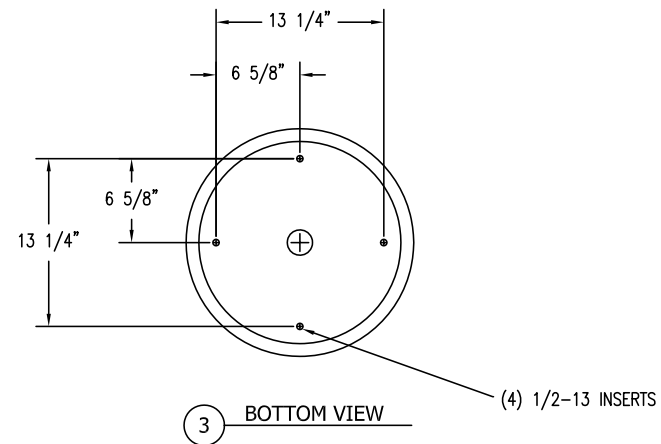

1 TOP VIEW

4 CROSS SECTION

2 ELEVATION VIEW

3 BOTTOM VIEW

PROPRIETARY AND CONFIDENTIAL  
THE INFORMATION CONTAINED IN THIS  
DRAWING IS THE SOLE PROPERTY OF  
Park Warehouse, LLC. 5301 North  
Federal Highway, Suite 140, Boca Raton,  
FL. ANY REPRODUCTION IN PART OR  
AS A WHOLE WITHOUT THE WRITTEN  
PERMISSION OF Park Warehouse, LLC,  
5301 North Federal Highway, Suite 140,  
Boca Raton, FL, IS PROHIBITED.