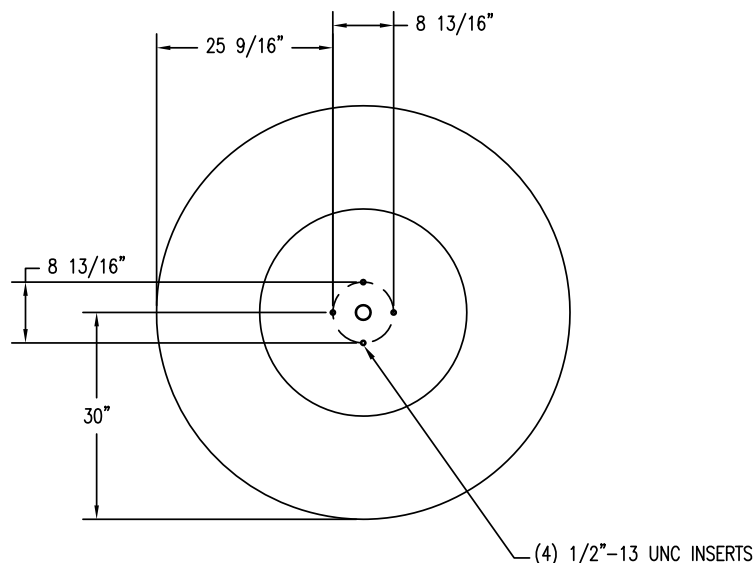

3 BOTTOM VIEW