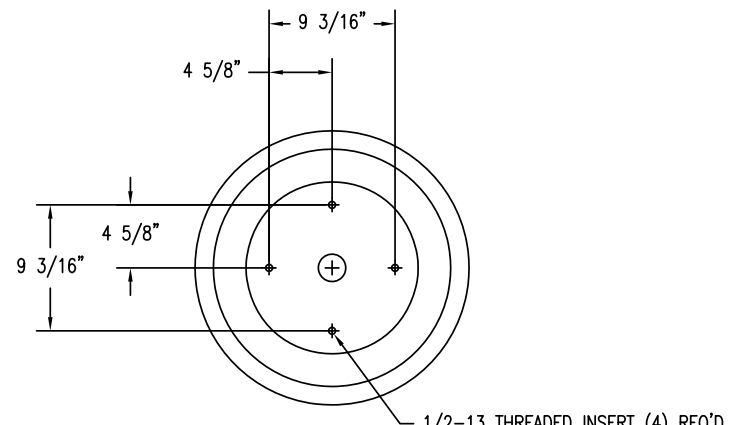

1 TOP VIEW

4 CROSS SECTION

2 ELEVATION VIEW

3 BOTTOM VIEW

PROPRIETARY AND CONFIDENTIAL
THE INFORMATION CONTAINED IN THIS
DRAWING IS THE SOLE PROPERTY OF
Park Warehouse, LLC. 5301 North
Federal Highway, Suite 140, Boca Raton,
FL. ANY REPRODUCTION IN PART OR
AS A WHOLE WITHOUT THE WRITTEN
PERMISSION OF Park Warehouse, LLC.
5301 North Federal Highway, Suite 140,
Boca Raton, FL. IS PROHIBITED.