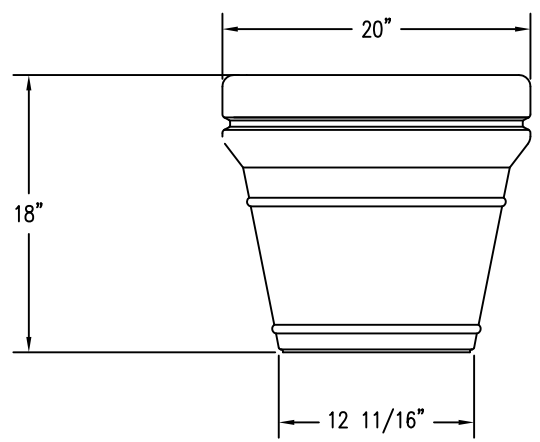

1 TOP VIEW

4 CROSS SECTION

2 ELEVATION VIEW

3 BOTTOM VIEW

PROPRIETARY AND CONFIDENTIAL
THE INFORMATION CONTAINED IN THIS
DRAWING IS THE SOLE PROPERTY OF
Park Warehouse, LLC. 5301 North
Federal Highway, Suite 140, Boca Raton,
FL. ANY REPRODUCTION IN PART OR
AS A WHOLE WITHOUT THE WRITTEN
PERMISSION OF Park Warehouse, LLC.
5301 North Federal Highway, Suite 140,
Boca Raton, FL. IS PROHIBITED.