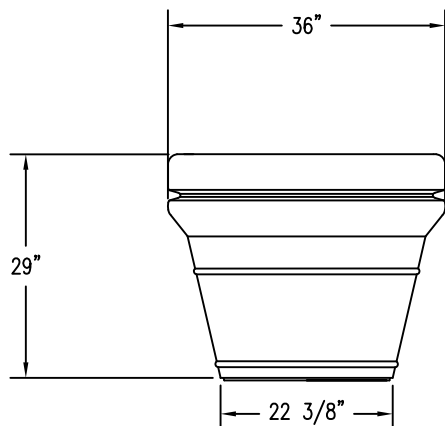

1 TOP VIEW

4 CROSS SECTION

2 ELEVATION VIEW

3 BOTTOM VIEW

1/2-13 S/S INSERT (4) REQ'D

PROPRIETARY AND CONFIDENTIAL
 THE INFORMATION CONTAINED IN THIS
 DRAWING IS THE SOLE PROPERTY OF
 Park Warehouse, LLC. 5301 North
 Federal Highway, Suite 140, Boca Raton,
 FL. ANY REPRODUCTION IN PART OR
 AS A WHOLE WITHOUT THE WRITTEN
 PERMISSION OF Park Warehouse, LLC.
 5301 North Federal Highway, Suite 140,
 Boca Raton, FL. IS PROHIBITED.