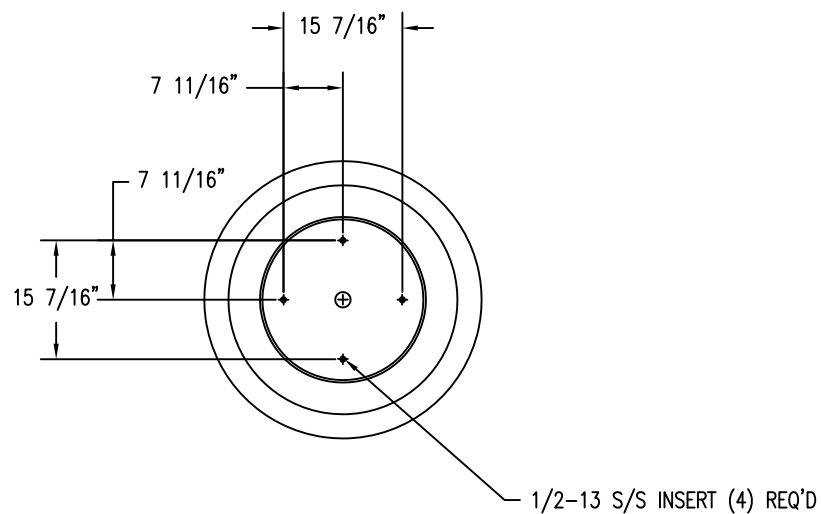

1 TOP VIEW

4 CROSS SECTION

2 ELEVATION VIEW

3 BOTTOM VIEW

1/2-13 S/S INSERT (4) REQ'D

PROPRIETARY AND CONFIDENTIAL
 THE INFORMATION CONTAINED IN THIS
 DRAWING IS THE SOLE PROPERTY OF
 Park Warehouse, LLC. 5301 North
 Federal Highway, Suite 140, Boca Raton,
 FL. ANY REPRODUCTION IN PART OR
 AS A WHOLE WITHOUT THE WRITTEN
 PERMISSION OF Park Warehouse, LLC.
 5301 North Federal Highway, Suite 140,
 Boca Raton, FL. IS PROHIBITED.