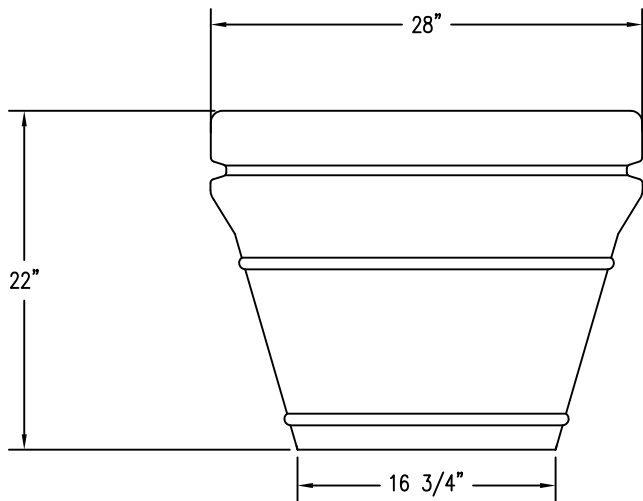

1 TOP VIEW

4 CROSS SECTION

2 ELEVATION VIEW

3 BOTTOM VIEW

PROPRIETARY AND CONFIDENTIAL
 THE INFORMATION CONTAINED IN THIS
 DRAWING IS THE SOLE PROPERTY OF
 Park Warehouse, LLC 5301 North
 Federal Highway, Suite 140, Boca Raton,
 FL. ANY REPRODUCTION IN PART OR
 AS A WHOLE WITHOUT THE WRITTEN
 PERMISSION OF Park Warehouse, LLC,
 5301 North Federal Highway, Suite 140,
 Boca Raton, FL. IS PROHIBITED.