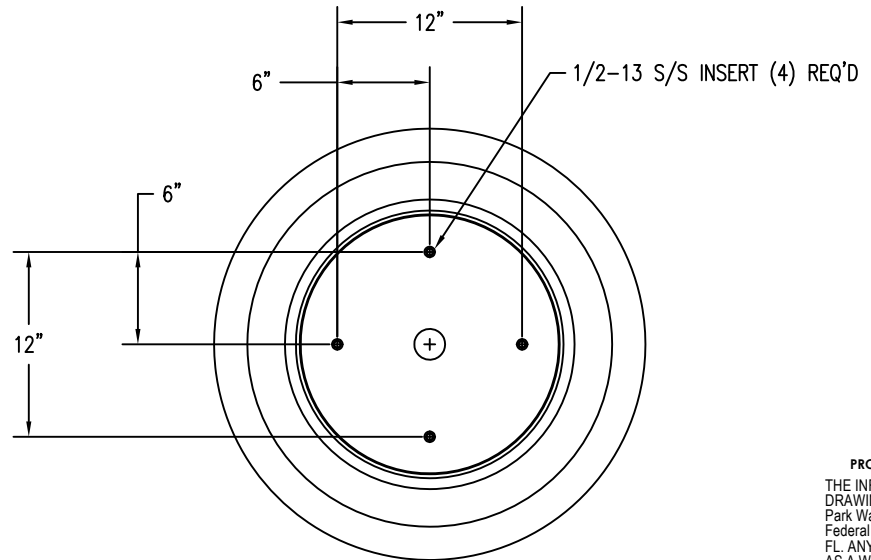

1 TOP VIEW

4 CROSS SECTION

2 ELEVATION VIEW

3 BOTTOM VIEW

PROPRIETARY AND CONFIDENTIAL
 THE INFORMATION CONTAINED IN THIS
 DRAWING IS THE SOLE PROPERTY OF
 Park Warehouse, LLC 5301 North
 Federal Highway, Suite 140, Boca Raton,
 FL. ANY REPRODUCTION IN PART OR
 AS A WHOLE WITHOUT THE WRITTEN
 PERMISSION OF Park Warehouse, LLC,
 5301 North Federal Highway, Suite 140,
 Boca Raton, FL. IS PROHIBITED.