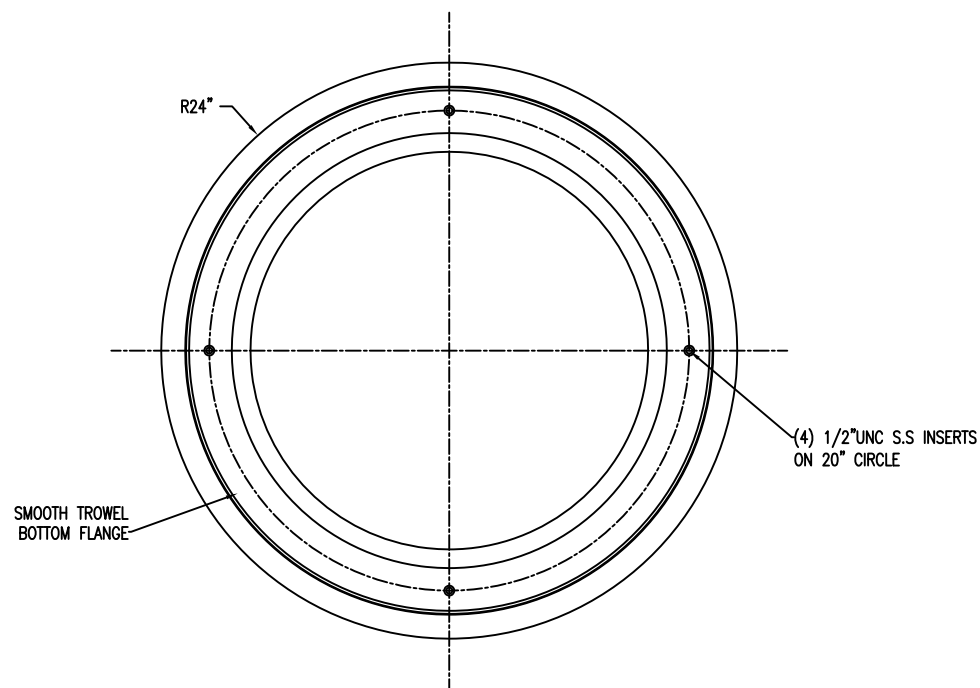

1 TOP VIEW
Scale: 1/8" = 1"

3 BOTTOM VIEW
Scale: 1/8" = 1"

2 ELEVATION VIEW
Scale: 1/8" = 1"

4 CROSS SECTION
Scale: 1/8" = 1"

USE STRAPS OR SLING TO HANDLE

PROPRIETARY AND CONFIDENTIAL
THE INFORMATION CONTAINED IN THIS DRAWING IS THE SOLE PROPERTY OF Park Warehouse, LLC. 5301 North Federal Highway, Suite 140, Boca Raton, FL. ANY REPRODUCTION IN PART OR AS A WHOLE WITHOUT THE WRITTEN PERMISSION OF Park Warehouse, LLC. 5301 North Federal Highway, Suite 140, Boca Raton, FL. IS PROHIBITED.