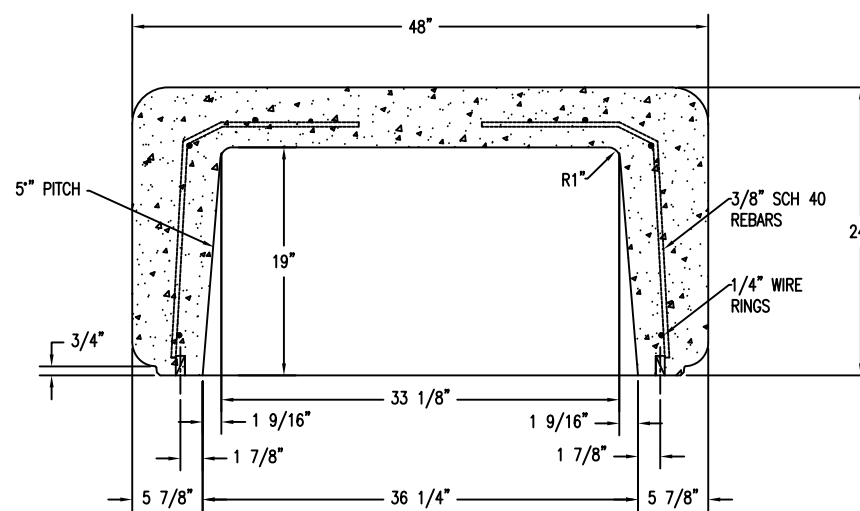

1 TOP VIEW
Scale: 1/8" = 1"

3 BOTTOM VIEW
Scale: 1/8" = 1"

2 ELEVATION VIEW
Scale: 1/8" = 1"

4 CROSS SECTION
Scale: 1/8" = 1"

USE STRAPS OR SLING TO HANDLE

PROPRIETARY AND CONFIDENTIAL
THE INFORMATION CONTAINED IN THIS DRAWING IS THE SOLE PROPERTY OF Park Warehouse, LLC. 5301 North Federal Highway, Suite 140, Boca Raton, FL. ANY REPRODUCTION IN PART OR AS A WHOLE WITHOUT THE WRITTEN PERMISSION OF Park Warehouse, LLC. 5301 North Federal Highway, Suite 140, Boca Raton, FL. IS PROHIBITED.