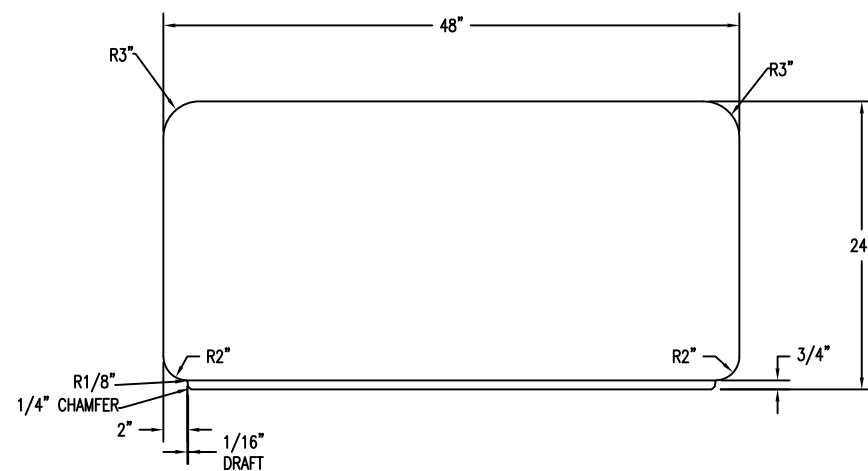

1 TOP VIEW
Scale: 1/8" = 1"

3 BOTTOM VIEW
Scale: 1/8" = 1"

2 ELEVATION VIEW
Scale: 1/8" = 1"

4 CROSS SECTION
Scale: 1/8" = 1"

USE STRAPS OR SLING TO HANDLE

PROPRIETARY AND CONFIDENTIAL
THE INFORMATION CONTAINED IN THIS DRAWING IS THE SOLE PROPERTY OF Park Warehouse, LLC. 5301 North Federal Highway, Suite 140, Boca Raton, FL. ANY REPRODUCTION IN PART OR AS A WHOLE WITHOUT THE WRITTEN PERMISSION OF Park Warehouse, LLC. 5301 North Federal Highway, Suite 140, Boca Raton, FL. IS PROHIBITED.