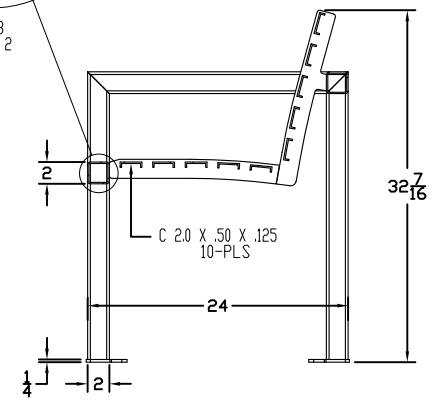

POWDERCOAT FINISH-  
RAL9016

TOP VIEW

FRONT VIEW

DETAIL B  
SCALE 1 : 2

SECTION A-A

PROPRIETARY AND CONFIDENTIAL  
THE INFORMATION CONTAINED IN THIS  
DRAWING IS THE SOLE PROPERTY OF  
Park Warehouse, LLC, 5301 North  
Federal Highway, Suite 140, Boca Raton,  
FL. ANY REPRODUCTION IN PART OR  
AS A WHOLE WITHOUT THE WRITTEN  
PERMISSION OF Park Warehouse, LLC,  
5301 North Federal Highway, Suite 140,  
Boca Raton, FL. IS PROHIBITED.