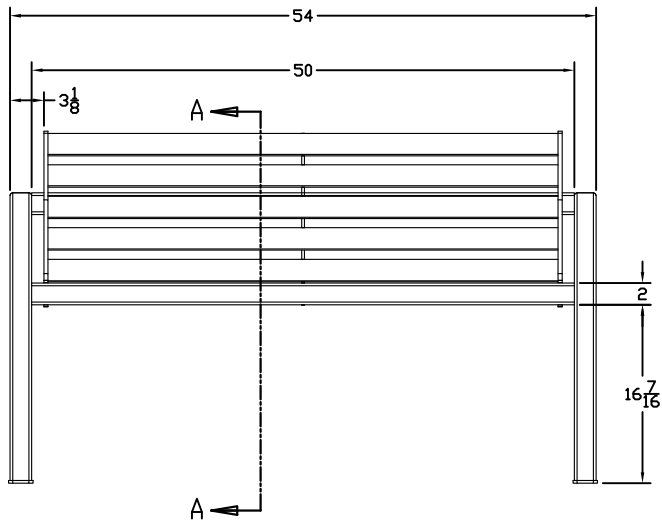

POWDERCOAT FINISH-  
RAL9016

TOP VIEW

FRONT VIEW

DETAIL B  
SCALE 1 : 2

SECTION A-A

PROPRIETARY AND CONFIDENTIAL  
THE INFORMATION CONTAINED IN THIS  
DRAWING IS THE SOLE PROPERTY OF  
Park Warehouse, LLC, 5301 North  
Federal Highway, Suite 140, Boca Raton,  
FL. ANY REPRODUCTION IN PART OR  
AS A WHOLE WITHOUT THE WRITTEN  
PERMISSION OF Park Warehouse, LLC,  
5301 North Federal Highway, Suite 140,  
Boca Raton, FL. IS PROHIBITED.