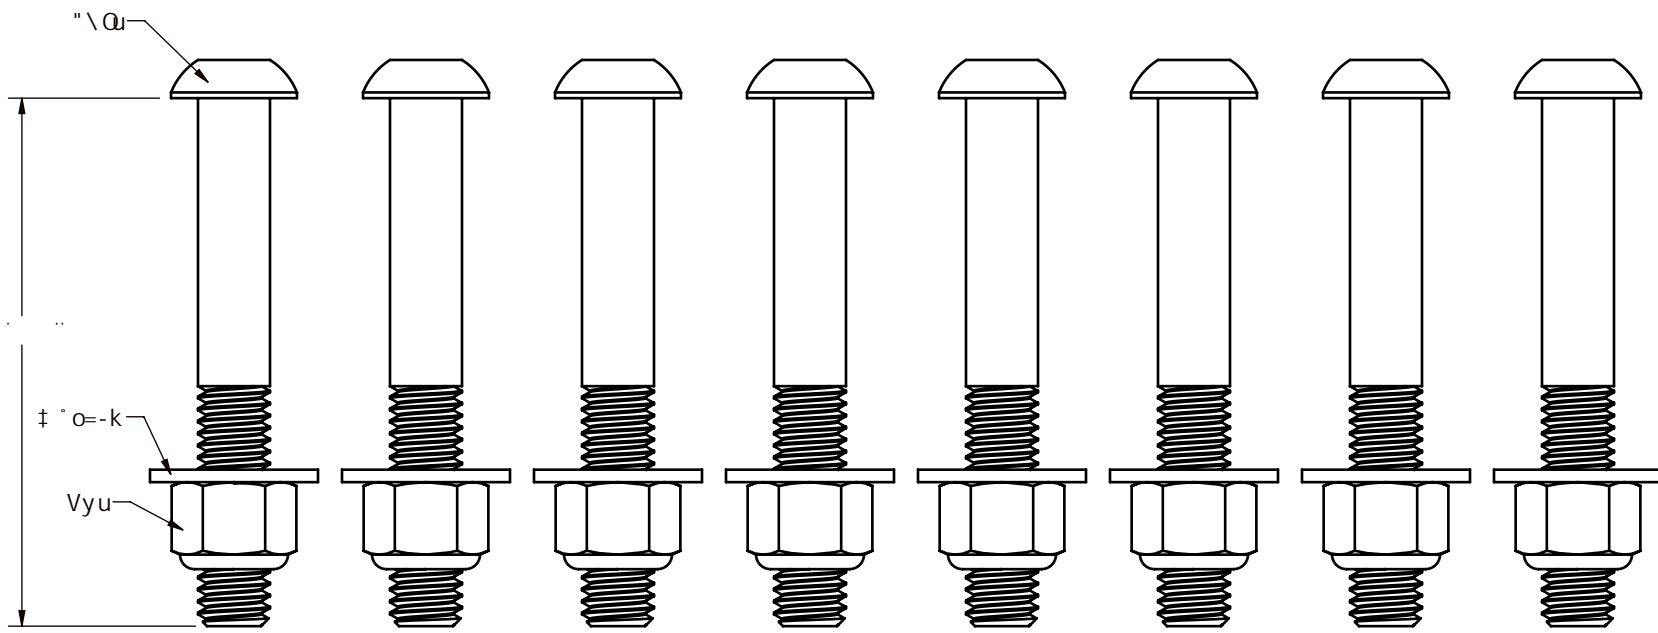

@-U V\	h' kuVyU" -k	) -o#k@U@V	j u'
		"=o#o' (E' 'oo	
		† °o=-k 'O' u'oo' (E' \)	
		Vyu V' O.#Moo'