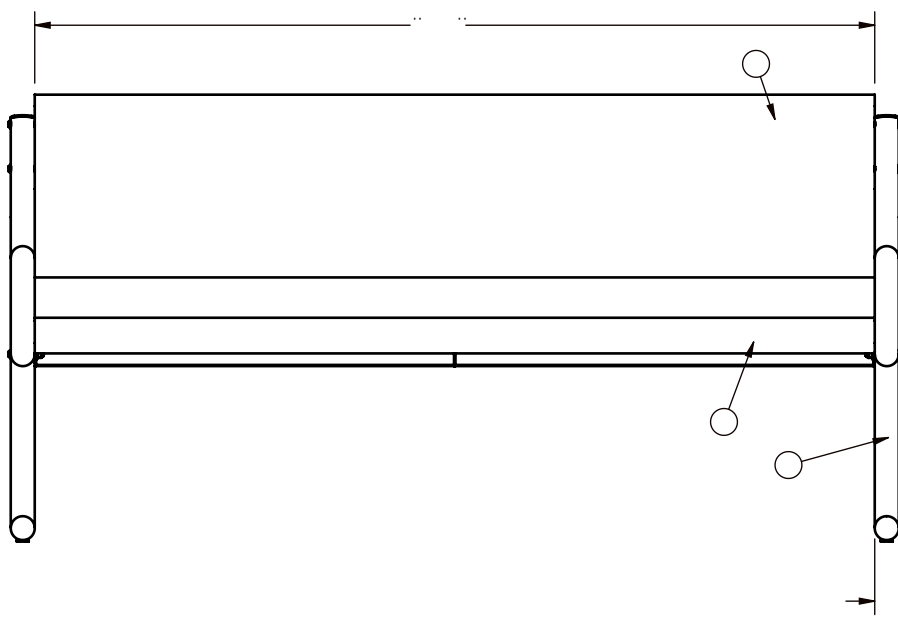

@-U	h° kuVyU) -o#k@u@V	j u
		* °°° ° -k8\ h° V-O	
		U\)yO k#=#° @°° kU	
	# y "OQ	e ° -V) °#° h	
		-k8\ ° -V#=#M	

PROPRIETARY AND CONFIDENTIAL
 THE INFORMATION CONTAINED IN THIS DRAWING IS THE SOLE PROPERTY OF Park Warehouse, LLC. 5301 North Federal Highway, Suite 140, Boca Raton, FL. ANY REPRODUCTION IN PART OR AS A WHOLE WITHOUT THE WRITTEN PERMISSION OF Park Warehouse, LLC. 5301 North Federal Highway, Suite 140, Boca Raton, FL. IS PROHIBITED.