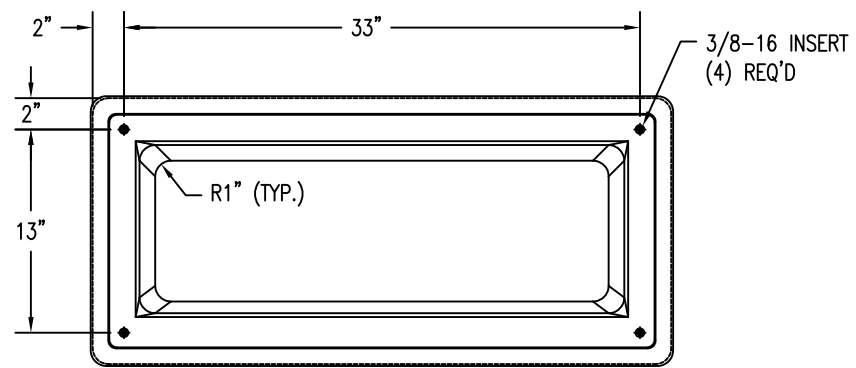

1 TOP VIEW
Scale: 1/8" = 1"

3 SECTION VIEW
Scale: 1/8" = 1"

LOGO STICKER,
ONLY ON ONE OF THE LONGER
SIDES OF THE BENCH. TO BE
CENTERED.

2 ELEVATION VIEW
Scale: 1/8" = 1"

4 BOTTOM VIEW
Scale: 1/8" = 1"

PROPRIETARY AND CONFIDENTIAL
THE INFORMATION CONTAINED IN THIS
DRAWING IS THE SOLE PROPERTY OF
Park Warehouse, LLC. 5301 North
Federal Highway, Suite 140, Boca Raton,
FL. ANY REPRODUCTION IN PART OR
AS A WHOLE WITHOUT THE WRITTEN
PERMISSION OF Park Warehouse, LLC,
5301 North Federal Highway, Suite 140,
Boca Raton, FL. IS PROHIBITED.