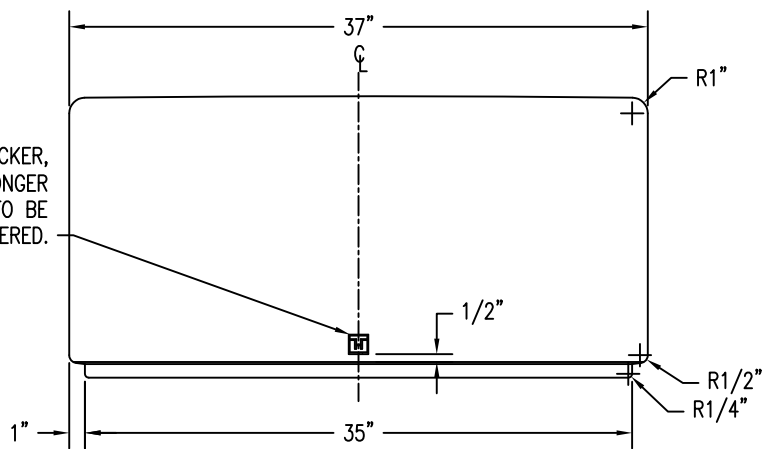

1 TOP VIEW
Scale: 1/8" = 1"

3 SECTION VIEW
Scale: 1/8" = 1"

LOGO STICKER,
ONLY ON ONE OF THE LONGER
SIDES OF THE BENCH. TO BE
CENTERED.

2 ELEVATION VIEW
Scale: 1/8" = 1"

4 BOTTOM VIEW
Scale: 1/8" = 1"

PROPRIETARY AND CONFIDENTIAL
THE INFORMATION CONTAINED IN THIS
DRAWING IS THE SOLE PROPERTY OF
Park Warehouse, LLC. 5301 North
Federal Highway, Suite 140, Boca Raton,
FL. ANY REPRODUCTION IN PART OR
AS A WHOLE WITHOUT THE WRITTEN
PERMISSION OF Park Warehouse, LLC,
5301 North Federal Highway, Suite 140,
Boca Raton, FL. IS PROHIBITED.