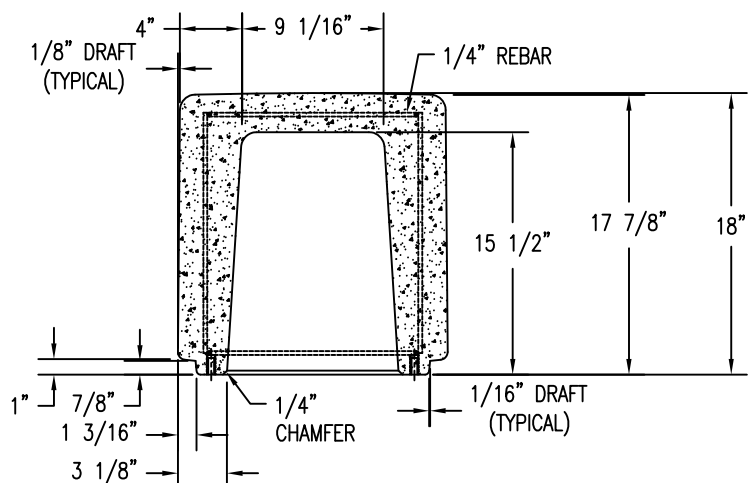

1 TOP VIEW
Scale: 1/8" = 1"

3 SECTION VIEW
Scale: 1/8" = 1"

LOGO STICKER,
ONLY ON ONE OF THE LONGER
SIDES OF THE BENCH. TO BE
CENTERED.

2 ELEVATION VIEW
Scale: 1/8" = 1"

4 BOTTOM VIEW
Scale: 1/8" = 1"

PROPRIETARY AND CONFIDENTIAL
THE INFORMATION CONTAINED IN THIS
DRAWING IS THE SOLE PROPERTY OF
Park Warehouse, LLC. 5301 North
Federal Highway, Suite 140, Boca Raton,
FL. ANY REPRODUCTION IN PART OR
AS A WHOLE WITHOUT THE WRITTEN
PERMISSION OF Park Warehouse, LLC,
5301 North Federal Highway, Suite 140,
Boca Raton, FL. IS PROHIBITED.