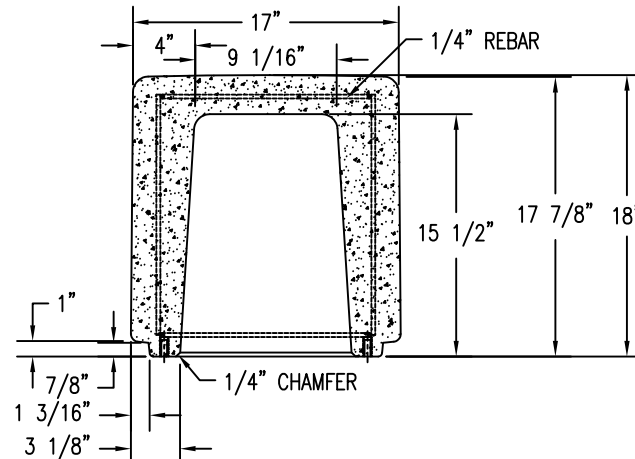

1 TOP VIEW
Scale: 1/8" = 1"

3 SECTION VIEW
Scale: 1/8" = 1"

2 ELEVATION VIEW
Scale: 1/8" = 1"

4 BOTTOM VIEW
Scale: 1/8" = 1"

PROPRIETARY AND CONFIDENTIAL
 THE INFORMATION CONTAINED IN THIS DRAWING IS THE SOLE PROPERTY OF Park Warehouse, LLC, 5301 North Federal Highway, Suite 140, Boca Raton, FL. ANY REPRODUCTION IN PART OR AS A WHOLE WITHOUT THE WRITTEN PERMISSION OF Park Warehouse, LLC, 5301 North Federal Highway, Suite 140, Boca Raton, FL. IS PROHIBITED.