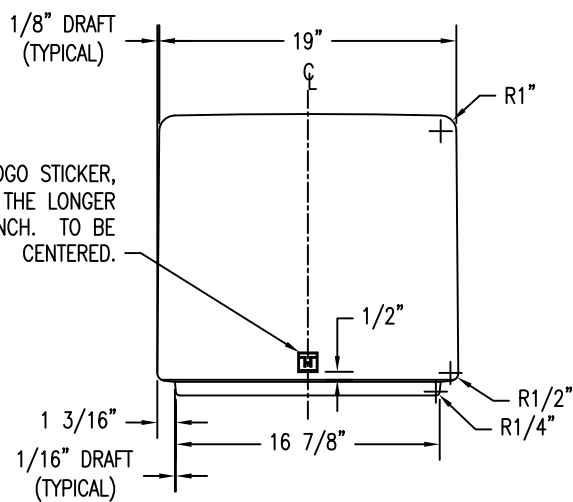

1 TOP VIEW
Scale: 1/8" = 1"

3 SECTION VIEW
Scale: 1/8" = 1"

2 ELEVATION VIEW
Scale: 1/8" = 1"

4 BOTTOM VIEW
Scale: 1/8" = 1"

PROPRIETARY AND CONFIDENTIAL
 THE INFORMATION CONTAINED IN THIS DRAWING IS THE SOLE PROPERTY OF Park Warehouse, LLC, 5301 North Federal Highway, Suite 140, Boca Raton, FL. ANY REPRODUCTION IN PART OR AS A WHOLE WITHOUT THE WRITTEN PERMISSION OF Park Warehouse, LLC, 5301 North Federal Highway, Suite 140, Boca Raton, FL. IS PROHIBITED.