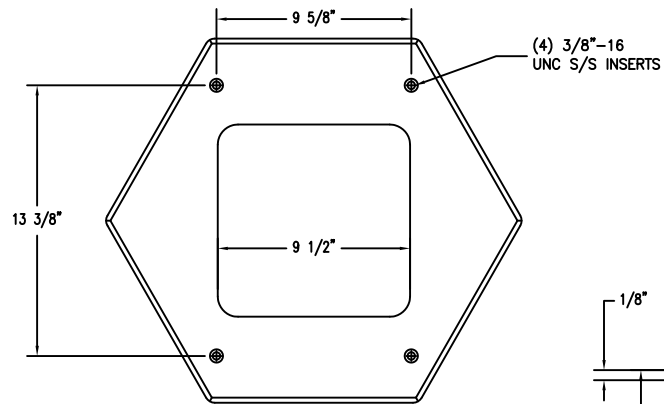

1 TOP VIEW
Scale: 1/8" = 1"

3 BOTTOM VIEW
Scale: 1/8" = 1"

5 DETAIL
Scale: 1/8" = 1"

2 ELEVATION VIEW
Scale: 1/8" = 1"

4 SECTION VIEW
Scale: 1/8" = 1"

6 DETAIL
Scale: 1/8" = 1"

PROPRIETARY AND CONFIDENTIAL
 THE INFORMATION CONTAINED IN THIS DRAWING IS THE SOLE PROPERTY OF Park Warehouse, LLC, 5301 North Federal Highway, Suite 140, Boca Raton, FL. ANY REPRODUCTION IN PART OR AS A WHOLE WITHOUT THE WRITTEN PERMISSION OF Park Warehouse, LLC, 5301 North Federal Highway, Suite 140, Boca Raton, FL. IS PROHIBITED.